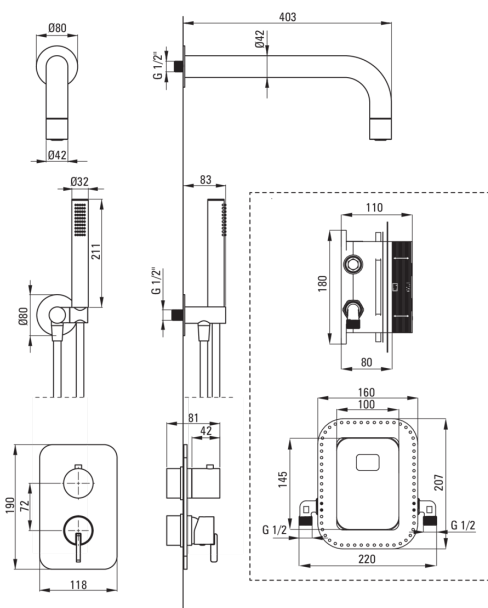

SILIA

Concealed shower set, with mixer BOX

Product code: BXYZAQSM

EAN: 5907650858812

Color: bianco

Warranty [years]: 7

Mixer

Mixer type	Concealed BOX, mixer
Installation method	concealed
Acoustic group [db]	I (x ≤ 20)

Spout

Spout type	still
Range of shower/ bath spout [mm]	382

Shower overhead

Material	brass
Thickness	42
Diameter [mm]	42
Anti-calc	Yes
Number of functions	1
Stream type	rain

Hand shower

Number of functions	1
Anti-calc	Yes
Stream type	rain
Additional features	cool-out

Angled hose connector

Finish	bianco
Connection type	for the hose with hand shower holder
Shape	round
Material	brass, stainless steel
Connection thread	Yes
Concealed mounting	Yes

Features:

- 3-function shower switch, able to lock to 2 functions
- Noble form and timeless simplicity
- Only the best materials, the quality of which has been confirmed by laboratory tests
- Flush-mounted installation ensures the aesthetics of the bathroom
- Adjustable shower hand angle
- Anti-calc hand shower
- Cool-out hand shower
- Optimal cone-shaped water flow
- Timelessness and unlimited creative possibilities
- Anti-twist system, preventing the hose from twisting
- Convenient installation - you can install the BOX now and choose external elements at any time
- The offer includes a cleaning agent for fixtures in all colors
- Durable hose ends made of brass