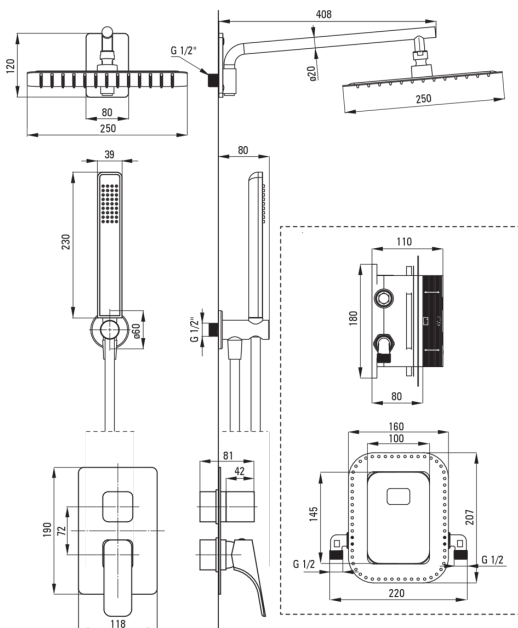

HIACYNT

Concealed shower set, with mixer BOX

Product code: BXYZAQHM

EAN: 5908212097137

Color: bianco

Warranty [years]: 7

Mixer

Mixer type	Concealed BOX, mixer
Installation method	concealed

Spout

Spout type	still
Range of shower/ bath spout [mm]	384

Shower overhead

Shape	square
Material	steel 304
Width [mm]	200
Length [mm]	200
Thickness	55
Anti-calc	Yes
Number of functions	1
Stream type	rain
Quick response time for turning the water on and off	Yes

Hand shower

Number of functions	1
Anti-calc	Yes
Stream type	rain

Hose

Length [mm]	1500
Braid type	not applicable
Braid material	PVC
Anti-twist	1

Angled hose connector

Finish	bianco
Connection type	for the hose with hand shower holder
Shape	round
Material	brass
Connection thread	Yes
Concealed mounting	Yes