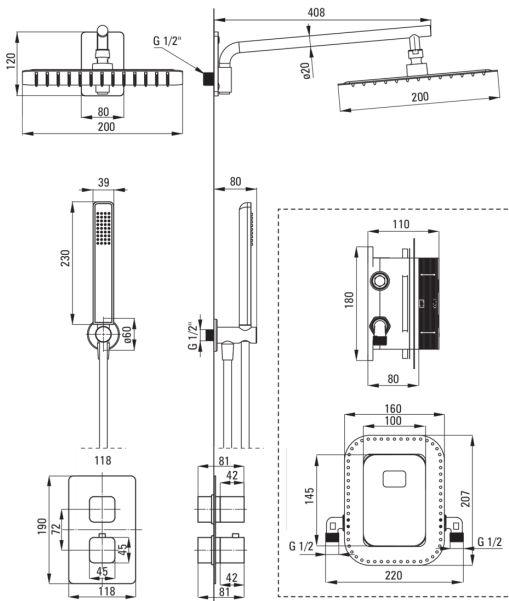

BOX

Concealed shower set, with thermostatic BOX

Product code: BXYZAECT

EAN: 5908212097144

Color: bianco

Warranty [years]: 7

Mixer

Mixer type	Concealed BOX, thermostatic
Installation method	concealed

Spout

Spout type	still
Range of shower/ bath spout [mm]	384

Shower overhead

Shape	square
Material	steel 304
Width [mm]	200
Length [mm]	200
Thickness	55
Anti-calc	Yes
Number of functions	1
Stream type	rain
Quick response time for turning the water on and off	Yes

Hand shower

Number of functions	1
Anti-calc	Yes
Stream type	rain

Hose

Length [mm]	1500
Braid type	not applicable
Braid material	PVC
Anti-twist	1

Angled hose connector

Finish	bianco
Connection type	for the hose with hand shower holder
Shape	round
Material	brass
Connection thread	Yes
Concealed mounting	Yes