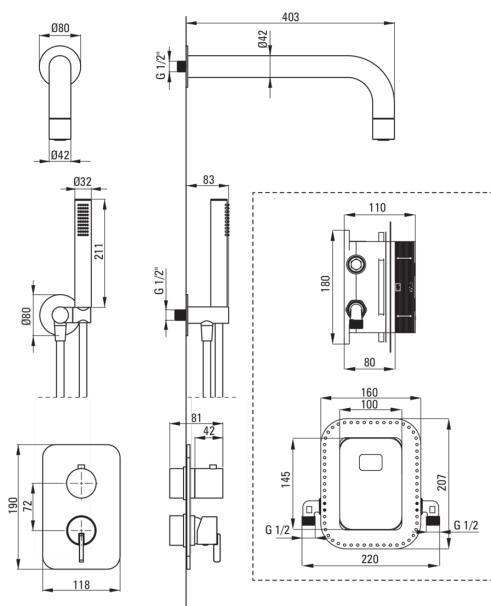

SILIA

Concealed shower set, with mixer BOX

 deante

Product code: BXYZ0QSM

EAN: 5907650858799

Color: chrome

Warranty [years]: 7

Mixer

Mixer type	Concealed BOX, mixer
Installation method	concealed
Acoustic group [db]	1 (x ≤ 20)

Spout

Range of shower/ bath spout [mm]	382
----------------------------------	-----

Shower overhead

Material	brass
Diameter [mm]	42
Anti-calc	Yes
Number of functions	1
Stream type	rain

Hand shower

Number of functions	1
Anti-calc	Yes
Stream type	rain
Additional features	cool-out

Angled hose connector

Finish	steel
Connection type	for the hose with hand shower holder
Shape	round
Material	brass, stainless steel
Connection thread	Yes
Concealed mounting	Yes

Features:

- 3-function shower switch, able to lock to 2 functions
- Noble form and timeless simplicity
- Only the best materials, the quality of which has been confirmed by laboratory tests
- Flush-mounted installation ensures the aesthetics of the bathroom
- Adjustable shower hand angle
- Anti-calc hand shower
- Optimal cone-shaped water flow
- Cool-out hand shower
- Anti-twist system, preventing the hose from twisting
- Timelessness and unlimited creative possibilities
- Convenient installation - you can install the BOX now and choose external elements at any time
- The offer includes a cleaning agent for fixtures in all colors
- Durable hose ends made of brass