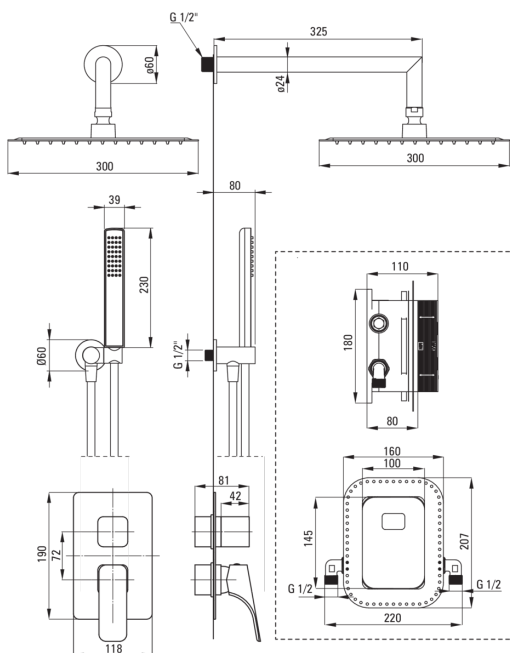

### Mixer

Mixer type	Concealed BOX, mixer
Installation method	concealed

### Spout

Spout type	still
Range of shower/ bath spout [mm]	325

### Shower overhead

Shape	square
Material	steel 304
Width [mm]	300
Length [mm]	300
Thickness	55
Anti-calc	Yes
Number of functions	1
Stream type	rain
Quick response time for turning the water on and off	Yes

### Hose

Length [mm]	1500
Braid type	not applicable
Braid material	PVC
Anti-twist	1