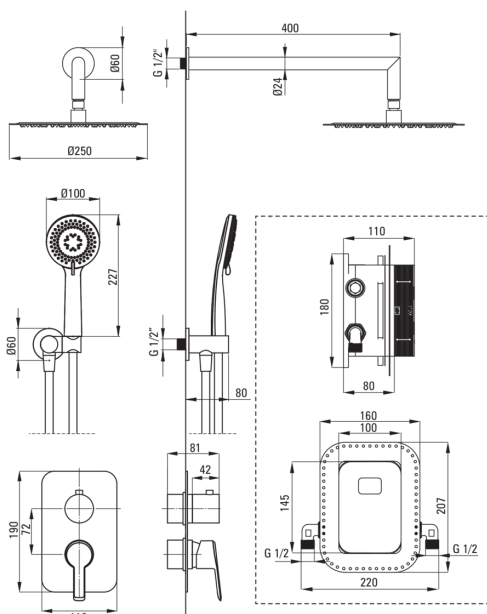

ARNIKA

Concealed shower set, with mixer BOX

Product code: BXYZ0QAM

EAN: 5907650821069

Color: chrome

Warranty [years]: 7

Mixer

Mixer type	Concealed BOX, mixer
Installation method	concealed
Acoustic group [db]	I (x ≤ 20)

Spout

Spout type	still
Range of shower/ bath spout [mm]	400

Shower overhead

Shape	round
Material	brass
Diameter [mm]	250
Anti-calc	Yes
Number of functions	1

Hand shower

Number of functions	3
Anti-calc	Yes
Stream type	rain, mixed, hydromassage

Hose

Length [mm]	1500
Braid type	not applicable
Braid material	PVC
Anti-twist	1

Angled hose connector

Finish	chrome
Connection type	for the hose with hand shower holder
Shape	round
Material	brass
Connection thread	Yes
Concealed mounting	Yes