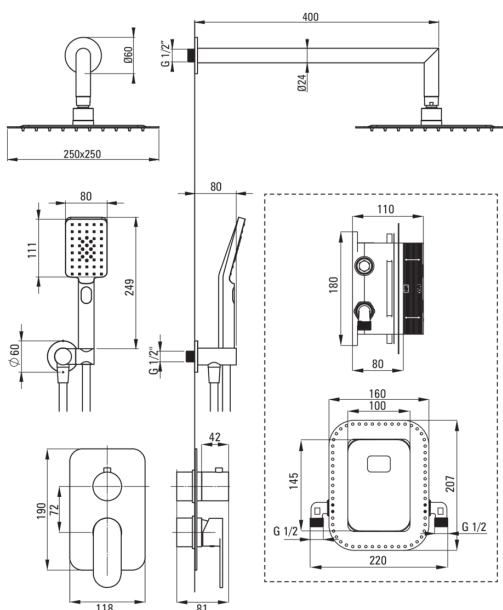

ALPINIA

Concealed shower set, with mixer BOX

deante

Product code: BXYZ0GAM

EAN: 5907650821021

Color: chrome

Warranty [years]: 7

Mixer

Mixer type	Concealed BOX, mixer
Installation method	concealed
Acoustic group [db]	I (x ≤ 20)

Spout

Spout type	still
Range of shower/ bath spout [mm]	400

Shower overhead

Shape	square
Material	steel 304
Width [mm]	250
Length [mm]	250
Thickness	55
Anti-calc	Yes
Number of functions	1
Stream type	rain
Quick response time for turning the water on and off	Yes

Hand shower

Number of functions	3
Anti-calc	Yes
Stream type	rain, mist, mixed

Hose

Length [mm]	1500
Braid type	not applicable
Braid material	PVC
Anti-twist	1

Angled hose connector

Finish	chrome
Connection type	for the hose with hand shower holder
Shape	round
Material	brass
Connection thread	Yes
Concealed mounting	Yes

Features:

- Convenient installation - you can install the BOX now and choose external elements at any time
- The best materials guarantee durability and reliability of the product
- Timelessness and unlimited creative possibilities
- Complementarity and comprehensiveness of the offer
- Anti-calc system facilitating the removal of limescale deposits
- Flush-mounted installation ensures the aesthetics of the bathroom
- Anti-twist system, preventing the hose from twisting
- Dedicated cleaning agent, safe for cleaned surfaces
- Light and subtle design
- Only the best materials, the quality of which has been confirmed by laboratory tests