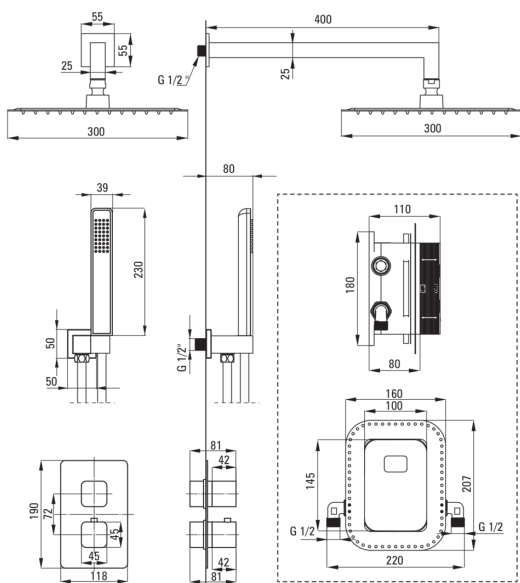

BOX

Concealed shower set, with thermostatic BOX

Product code: BXYZOECT

EAN: 5908212085950

Color: chrome

Warranty [years]: 7

Mixer

Mixer type	Concealed BOX, thermostatic
Installation method	concealed

Spout

Spout type	still
Range of shower/ bath spout [mm]	387.5

Shower overhead

Shape	square
Material	steel 304
Width [mm]	300
Length [mm]	300
Thickness	55
Anti-calc	Yes
Number of functions	1
Stream type	rain
Quick response time for turning the water on and off	Yes

Hand shower

Number of functions	1
Anti-calc	Yes
Stream type	rain

Hose

Length [mm]	1500
Braid type	not applicable
Braid material	PVC
Anti-twist	1

Angled hose connector

Finish	chrome
Connection type	for the hose with hand shower holder
Shape	square
Material	brass
Connection thread	Yes
Concealed mounting	Yes