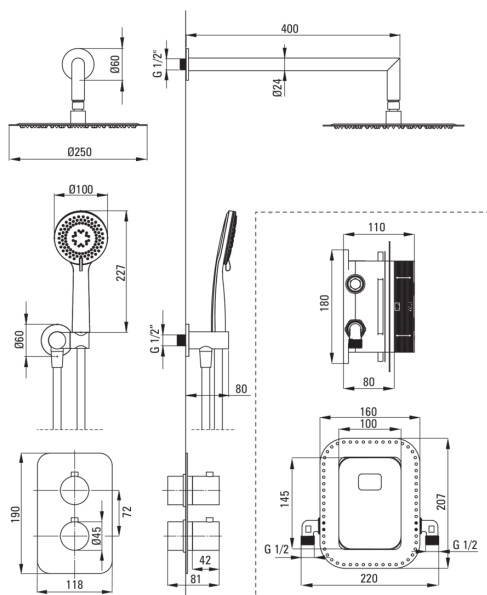

BOX

Concealed shower set, with thermostatic BOX

Product code: BXYZ0EBT

EAN: 5908212084908

Color: chrome

Warranty [years]: 7

Mixer

Mixer type	Concealed BOX, thermostatic
Installation method	concealed
Acoustic group [db]	1 ($x \leq 20$)

Spout

Spout type	still
Range of shower/ bath spout [mm]	325

Shower overhead

Shape	round
Material	steel 304
Thickness	55
Diameter [mm]	300
Anti-calc	Yes
Number of functions	1
Stream type	rain
Quick response time for turning the water on and off	Yes

Hand shower

Number of functions	3
Anti-calc	Yes
Stream type	rain, mist, mixed

Hose

Length [mm]	1500
Braid type	not applicable
Braid material	PVC
Anti-twist	1

Angled hose connector

Finish	chrome
Connection type	for the hose with hand shower holder
Shape	round
Material	brass
Connection thread	Yes
Concealed mounting	Yes

- 38°C temperature lock
- Adjustable shower hand angle
- Ultra thin steel head
- Anti-calc system facilitating the removal of limescale deposits
- Anti-calc hand shower
- 3-function hand shower
- Durable hose ends made of brass
- 3-function shower switch, able to lock to 1, 2 or 3 functions