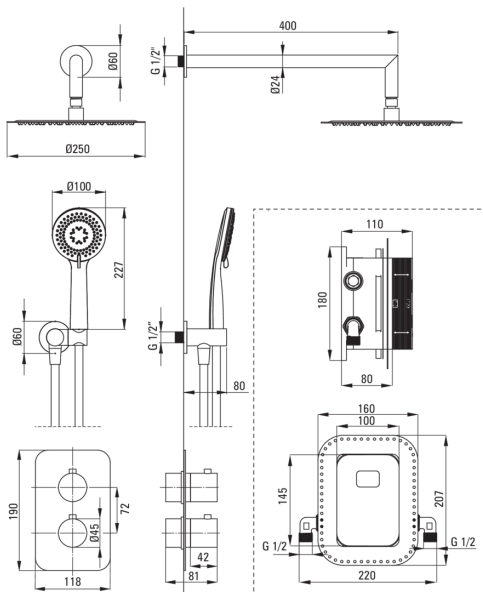

BOX

Concealed shower set, with thermostatic BOX

Product code: BXYZ0EBT

EAN: 5908212084908

Color: chrome

Warranty [years]: 7

Mixer

Mixer type	Concealed BOX, thermostatic
Installation method	concealed
Acoustic group [db]	1 ($x \leq 20$)

Spout

Spout type	still
Range of shower/ bath spout [mm]	325

Shower overhead

Shape	round
Material	steel 304
Thickness	55
Diameter [mm]	300
Anti-calc	Yes
Number of functions	1
Stream type	rain
Quick response time for turning the water on and off	Yes

Hand shower

Number of functions	3
Anti-calc	Yes
Stream type	rain, mist, mixed

Hose

Length [mm]	1500
Braid type	not applicable
Braid material	PVC
Anti-twist	1

Angled hose connector

Finish	chrome
Connection type	for the hose with hand shower holder
Shape	round
Material	brass
Connection thread	Yes
Concealed mounting	Yes

- 38°C temperature lock
- Adjustable shower hand angle
- Ultra thin steel head
- Anti-calc system facilitating the removal of limescale deposits
- Anti-calc hand shower
- 3-function hand shower
- Durable hose ends made of brass