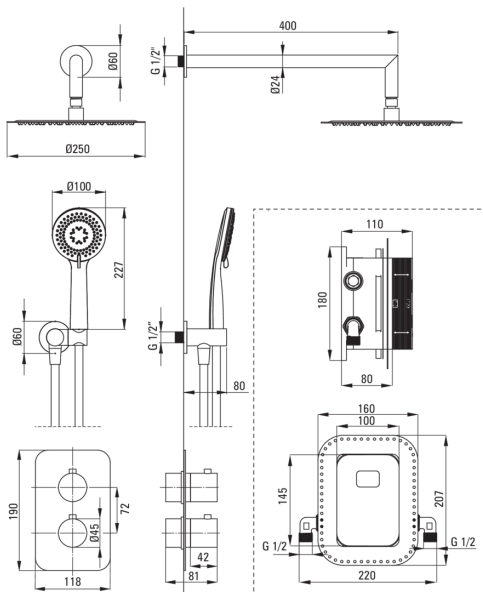

BOX

Concealed shower set, with thermostatic BOX

Product code: BXYZ0EBT

EAN: 5908212084908

Color: chrome

Warranty [years]: 7

Mixer

Mixer type	Concealed BOX, thermostatic
Installation method	concealed
Acoustic group [db]	1 ($x \leq 20$)

Spout

Spout type	still
Range of shower/ bath spout [mm]	325

Shower overhead

Shape	round
Material	steel 304
Thickness	55
Diameter [mm]	300
Anti-calc	Yes
Number of functions	1
Stream type	rain
Quick response time for turning the water on and off	Yes

Hand shower

Number of functions	3
Anti-calc	Yes
Stream type	rain, mist, mixed

Hose

Length [mm]	1500
Braid type	not applicable
Braid material	PVC
Anti-twist	1

Angled hose connector

Finish	chrome
Connection type	for the hose with hand shower holder
Shape	round
Material	brass
Connection thread	Yes
Concealed mounting	Yes

Features:

- Only the best materials, the quality of which has been confirmed by laboratory tests
- Flush-mounted installation ensures the aesthetics of the bathroom
- The hand shower with Anti-calc system facilitates the removal of limescale
- Anti-twist system, preventing the hose from twisting
- Convenient installation - you can install the BOX now and choose external elements at any time
- The best materials guarantee durability and reliability of the product
- Timelessness and unlimited creative possibilities
- Complementarity and comprehensiveness of the offer
- Dedicated cleaning agent, safe for cleaned surfaces
- The mixer body is made of the highest quality brass