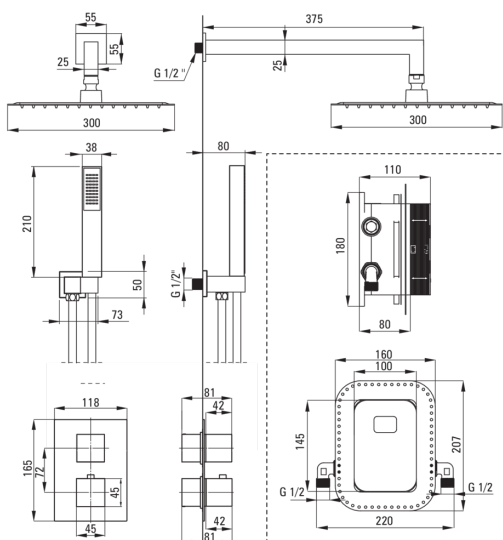

BOX

Concealed shower set, with thermostatic BOX

Product code: BXYZ0EAT

EAN: 5908212084885

Color: chrome

Warranty [years]: 7

Mixer

Mixer type	Concealed BOX, thermostatic
Installation method	concealed
Acoustic group [db]	1 ($x \leq 20$)

Spout

Spout type	still
Range of shower/ bath spout [mm]	375

Shower overhead

Shape	square
Material	steel 304
Width [mm]	300
Length [mm]	300
Thickness	55
Anti-calc	Yes
Number of functions	1
Stream type	rain
Quick response time for turning the water on and off	Yes

Hand shower

Number of functions	1
Anti-calc	Yes
Stream type	rain

Hose

Length [mm]	1500
Braid type	not applicable
Braid material	PVC
Anti-twist	1

Angled hose connector

Finish	chrome
Connection type	for the hose with hand shower holder
Shape	square
Material	brass
Connection thread	Yes
Concealed mounting	Yes

- Thermostatic cartridge for precise water temperature setting
- The mixer body is made of the highest quality brass
- 3-function shower switch, able to lock to 1, 2 or 3 functions