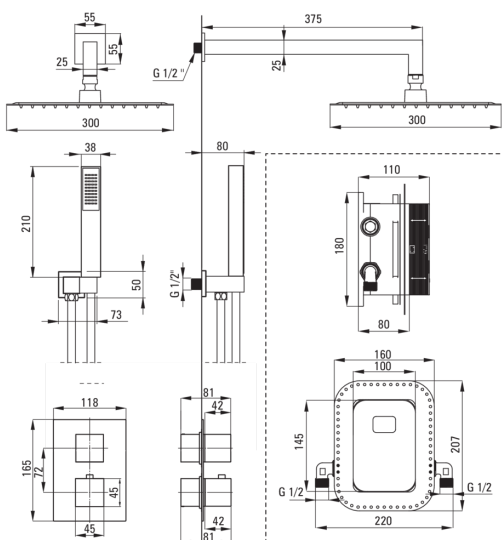

THERM

Concealed shower set, with thermostatic BOX

deante

Product code: BXYZ0EAT

EAN: 5908212084885

Color: chrome

Warranty [years]: 7

Mixer

Mixer type	Concealed BOX, thermostatic
Installation method	concealed
Acoustic group [db]	1 ($x \leq 20$)

Spout

Spout type	still
Range of shower/ bath spout [mm]	375

Shower overhead

Shape	square
Material	steel 304
Width [mm]	300
Length [mm]	300
Thickness	55
Anti-calc	Yes
Number of functions	1
Stream type	rain
Quick response time for turning the water on and off	Yes

Hand shower

Number of functions	1
Anti-calc	Yes
Stream type	rain

Hose

Length [mm]	1500
Braid type	not applicable
Braid material	PVC
Anti-twist	1

Angled hose connector

Finish	chrome
Connection type	for the hose with hand shower holder
Shape	square
Material	brass
Connection thread	Yes
Concealed mounting	Yes

Features:

- Only the best materials, the quality of which has been confirmed by laboratory tests
- Flush-mounted installation ensures the aesthetics of the bathroom
- The hand shower with Anti-calc system facilitates the removal of limescale
- Anti-twist system, preventing the hose from twisting
- Convenient installation - you can install the BOX now and choose external elements at any time
- The best materials guarantee durability and reliability of the product
- Timelessness and unlimited creative possibilities
- Complementarity and comprehensiveness of the offer
- Dedicated cleaning agent, safe for cleaned surfaces