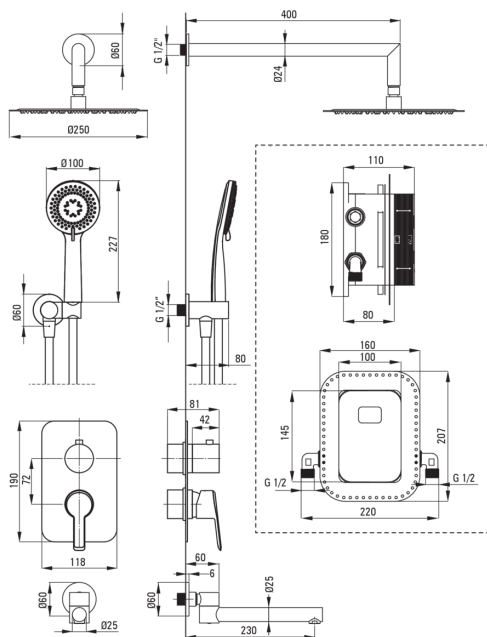

ARNIKA

Concealed shower set

Product code: BXYYZQAM

EAN: 5907650859567

Color: gold

Warranty [years]: 7

Mixer

Mixer type	Concealed BOX, mixer
Installation method	concealed
Acoustic group [db]	1 (x ≤ 20)

Spout

Spout type	foldable
Range of shower/ bath spout [mm]	230
Aerator	Yes

Shower overhead

Shape	round
Material	brass
Thickness	8.2
Diameter [mm]	250
Anti-calc	Yes
Number of functions	1

Hand shower

Number of functions	3
Anti-calc	Yes
Stream type	rain, mixed, hydromassage

Hose

Length [mm]	1500
Braid type	not applicable
Braid material	PVC
Anti-twist	1

Angled hose connector

Finish	gold
Connection type	for the hose with hand shower holder
Shape	round
Material	brass
Connection thread	Yes
Concealed mounting	Yes

Features:

- Design full of beauty and harmony
- The variety of colours gives many arrangement possibilities
- Ultra thin steel head
- Anti-calc system facilitating the removal of limescale deposits
- Anti-twist system, preventing the hose from twisting
- Only the best materials, the quality of which has been confirmed by laboratory tests
- Flush-mounted installation ensures the aesthetics of the bathroom
- Foldable spout increase comfort and safety of use
- Durable hose ends made of brass
- Adjustable shower hand angle
- 3-function hand shower
- Timelessness and unlimited creative possibilities
- Complementarity and comprehensiveness of the offer
- The best materials guarantee durability and reliability of the product