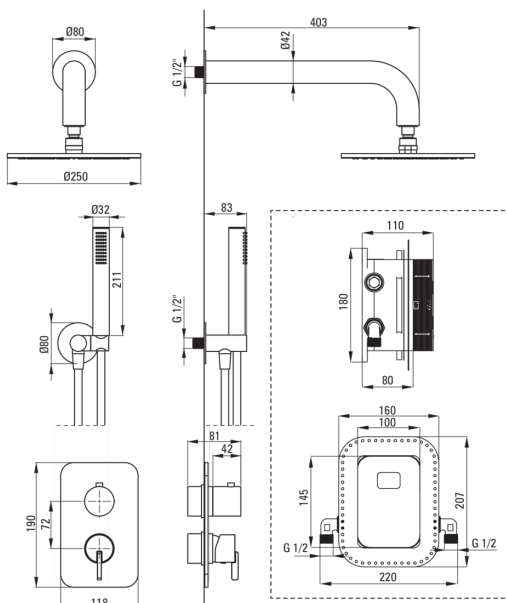

SILIA

Concealed shower set, with mixer BOX

 deante

Product code: BXYRQSM

EAN: 5907650850854

Color: brushed gold

Warranty [years]: 7

Mixer

Mixer type	Concealed BOX, mixer
Installation method	concealed
Acoustic group [db]	1 (x ≤ 20)

Spout

Range of shower/ bath spout [mm]	382
----------------------------------	-----

Shower overhead

Shape	round
Material	brass
Thickness	8.2
Diameter [mm]	250
Anti-calc	Yes
Number of functions	1
Stream type	rain

Hand shower

Number of functions	1
Anti-calc	Yes
Stream type	rain
Additional features	cool-out

Hose

Length [mm]	1500
Braid type	not applicable
Braid material	PVC
Anti-twist	1

Angled hose connector

Finish	brushed gold
Connection type	for the hose with hand shower holder
Shape	round
Material	brass, stainless steel
Connection thread	Yes
Concealed mounting	Yes