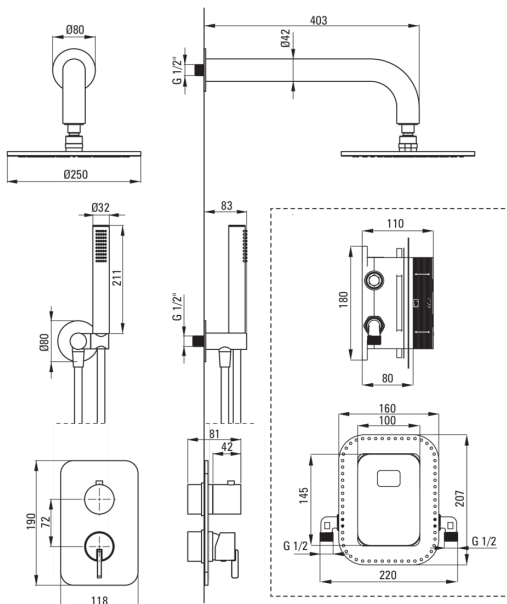

SILIA

Concealed shower set, with mixer BOX

 deante

Product code: BXYRQSM

EAN: 5907650850854

Color: brushed gold

Warranty [years]: 7

Mixer

Mixer type	Concealed BOX, mixer
Installation method	concealed
Acoustic group [db]	1 (x ≤ 20)

Spout

Range of shower/ bath spout [mm]	382
----------------------------------	-----

Shower overhead

Shape	round
Material	brass
Thickness	8.2
Diameter [mm]	250
Anti-calc	Yes
Number of functions	1
Stream type	rain

Hand shower

Number of functions	1
Anti-calc	Yes
Stream type	rain
Additional features	cool-out

Hose

Length [mm]	1500
Braid type	not applicable
Braid material	PVC
Anti-twist	1

Angled hose connector

Finish	brushed gold
Connection type	for the hose with hand shower holder
Shape	round
Material	brass, stainless steel
Connection thread	Yes
Concealed mounting	Yes

Features:

- Convenient installation - you can install the BOX now and choose external elements at any time
- Timelessness and unlimited creative possibilities
- Complementarity and comprehensiveness of the offer
- The best materials guarantee durability and reliability of the product
- Only the best materials, the quality of which has been confirmed by laboratory tests
- Flush-mounted installation ensures the aesthetics of the bathroom
- Adjustable shower hand angle
- Noble form and timeless simplicity
- Innovative and easy to maintain brushed gold coating
- Anti-calc system facilitating the removal of limescale deposits
- Cool-out hand shower
- Anti-twist system, preventing the hose from twisting
- Durable hose ends made of brass