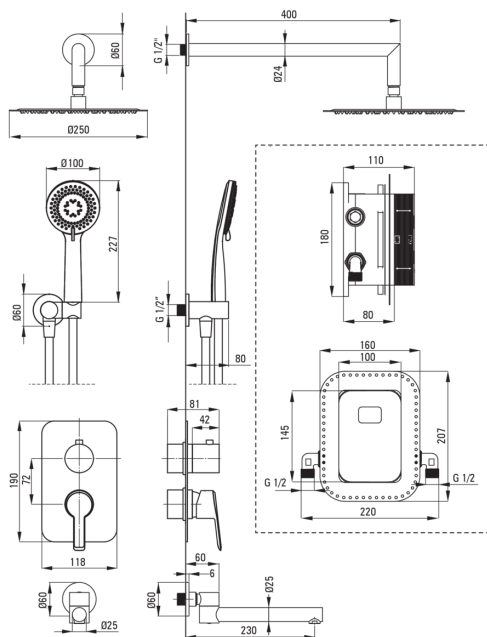

ARNIKA

Concealed shower set

Product code: BXYYRQAM

EAN: 5907650859543

Color: brushed gold

Warranty [years]: 7

Mixer

| | |
|---------------------|----------------------|
| Mixer type | Concealed BOX, mixer |
| Installation method | concealed |
| Acoustic group [db] | 1 (x ≤ 20) |

Spout

| | |
|----------------------------------|----------|
| Spout type | foldable |
| Range of shower/ bath spout [mm] | 230 |
| Aerator | Yes |

Shower overhead

| | |
|---------------------|-----------|
| Shape | round |
| Material | steel 304 |
| Thickness | 8.2 |
| Diameter [mm] | 250 |
| Anti-calc | Yes |
| Number of functions | 1 |
| Stream type | rain |

Hand shower

| | |
|---------------------|---------------------------|
| Number of functions | 3 |
| Anti-calc | Yes |
| Stream type | rain, mixed, hydromassage |

Hose

| | |
|----------------|----------------|
| Length [mm] | 1500 |
| Braid type | not applicable |
| Braid material | PVC |
| Anti-twist | 1 |

Angled hose connector

| | |
|--------------------|--------------------------------------|
| Finish | brushed gold |
| Connection type | for the hose with hand shower holder |
| Shape | round |
| Material | brass |
| Connection thread | Yes |
| Concealed mounting | Yes |