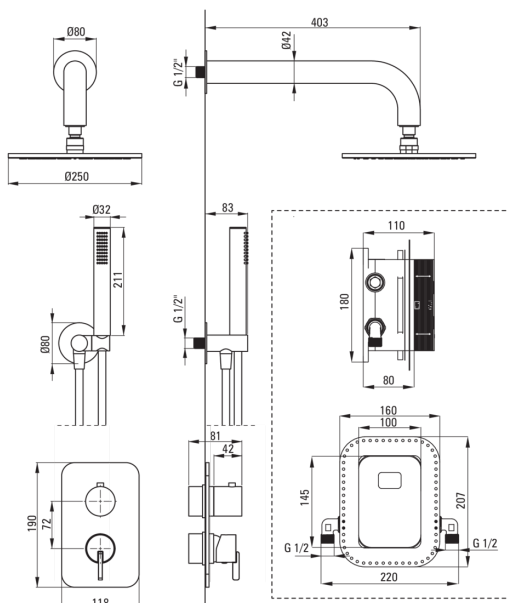

SILIA

Concealed shower set, with mixer BOX

 deante

Product code: BXYYNQSM

EAN: 5907650850830

Color: nero

Warranty [years]: 7

Mixer

Mixer type	Concealed BOX, mixer
Installation method	concealed
Acoustic group [db]	I (x ≤ 20)

Spout

Spout type	still
Range of shower/ bath spout [mm]	382

Shower overhead

Shape	round
Material	brass
Diameter [mm]	250
Anti-calc	Yes
Number of functions	1

Hand shower

Number of functions	1
Anti-calc	Yes
Stream type	rain
Additional features	cool-out

Hose

Length [mm]	1500
Braid type	not applicable
Braid material	PVC
Anti-twist	1

Angled hose connector

Finish	nero
Connection type	for the hose with hand shower holder
Shape	round
Material	steel 304, brass
Connection thread	Yes
Concealed mounting	Yes