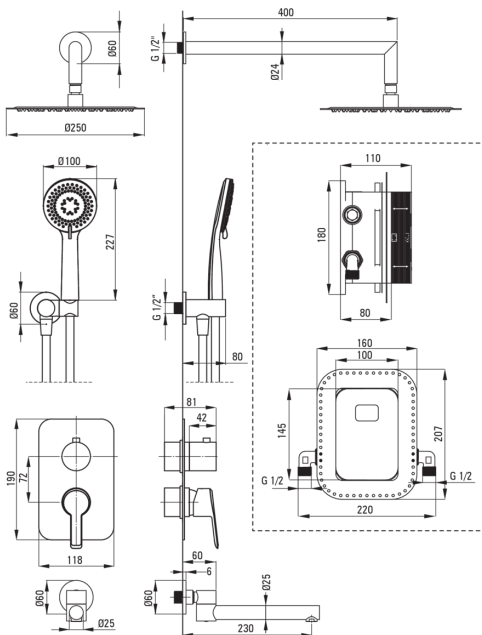

ARNIKA

Concealed shower set

Product code: BXYYNQAM

EAN: 5907650859550

Color: nero

Warranty [years]: 7

Mixer

Mixer type	Concealed BOX, mixer
Installation method	concealed
Acoustic group [db]	1 ($x \leq 20$)

Spout

Spout type	foldable
Range of shower/ bath spout [mm]	230

Shower overhead

Shape	round
Material	steel 304
Thickness	4.5
Diameter [mm]	250
Anti-calc	Yes
Stream type	rain
Quick response time for turning the water on and off	Yes

Hand shower

Number of functions	3
Anti-calc	Yes
Stream type	rain, mixed, hydromassage

Hose

Length [mm]	1500
Braid type	not applicable
Braid material	PVC
Anti-twist	1

Angled hose connector

Finish	nero
Connection type	for the hose with hand shower holder
Shape	round
Material	brass
Connection thread	Yes
Concealed mounting	Yes

Features:

- Ultra thin steel head
- Anti-twist system, preventing the hose from twisting
- Anti-calc system facilitating the removal of limescale deposits
- Anti-calc hand shower
- Only the best materials, the quality of which has been confirmed by laboratory tests
- Flush-mounted installation ensures the aesthetics of the bathroom
- Foldable spout increase comfort and safety of use
- Durable hose ends made of brass
- Adjustable shower hand angle
- Design full of beauty and harmony
- The variety of colours gives many arrangement possibilities
- 3-function hand shower
- Timelessness and unlimited creative possibilities
- Complementarity and comprehensiveness of the offer