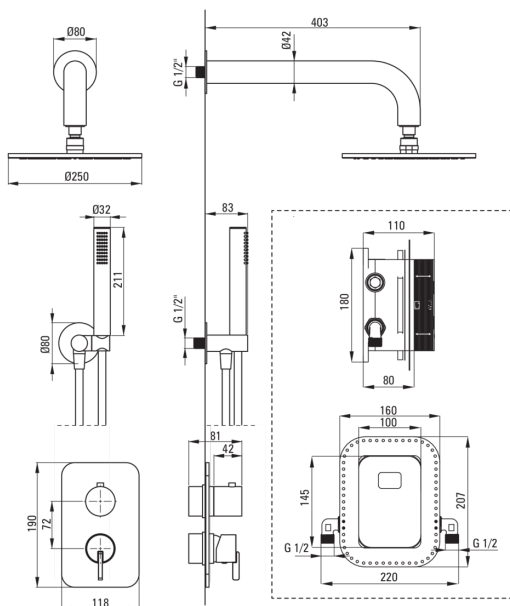

SILIA

Concealed shower set, with mixer BOX

deante

Product code: BXYDQSM

EAN: 5907650850687

Color: titanium

Warranty [years]: 7

Mixer

Mixer type	Concealed BOX, mixer
Installation method	concealed
Acoustic group [db]	1 ($x \leq 20$)

Spout

Spout type	still
Range of shower/ bath spout [mm]	382

Shower overhead

Shape	round
Material	brass
Thickness	8.2
Diameter [mm]	250
Anti-calc	Yes
Number of functions	1
Stream type	rain

Hand shower

Number of functions	1
Anti-calc	Yes
Stream type	rain
Additional features	cool-out

Hose

Length [mm]	1500
Braid type	not applicable
Braid material	PVC
Anti-twist	1

Angled hose connector

Finish	titanium
Connection type	for the hose with hand shower holder
Shape	round
Material	brass, stainless steel
Connection thread	Yes
Concealed mounting	Yes

Features:

- Convenient installation - you can install the BOX now and choose external elements at any time
- Timelessness and unlimited creative possibilities
- Complementarity and comprehensiveness of the offer
- Only the best materials, the quality of which has been confirmed by laboratory tests
- Flush-mounted installation ensures the aesthetics of the bathroom
- The best materials guarantee durability and reliability of the product
- Adjustable shower hand angle
- Noble form and timeless simplicity
- Anti-calc system facilitating the removal of limescale deposits
- Cool-out hand shower
- Anti-twist system, preventing the hose from twisting
- Durable hose ends made of brass