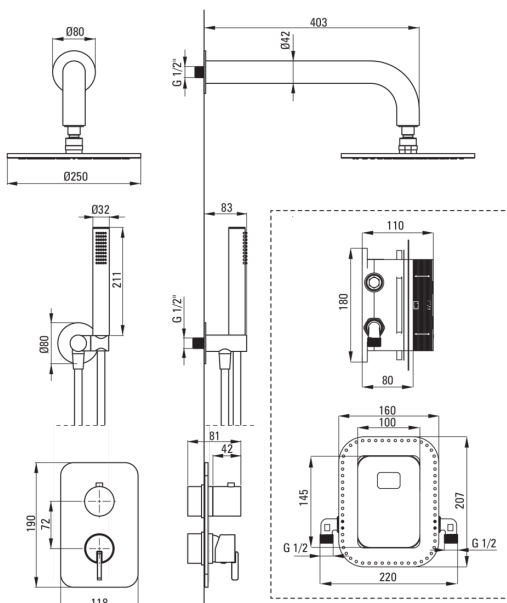

SILIA

Concealed shower set, with mixer BOX

 deante

Product code: BXYDQSM

EAN: 5907650850687

Color: titanium

Warranty [years]: 7

Mixer

Mixer type	Concealed BOX, mixer
Installation method	concealed
Acoustic group [db]	1 ($x \leq 20$)

Spout

Spout type	still
Range of shower/ bath spout [mm]	382

Shower overhead

Shape	round
Material	brass
Thickness	8.2
Diameter [mm]	250
Anti-calc	Yes
Number of functions	1
Stream type	rain

Hand shower

Number of functions	1
Anti-calc	Yes
Stream type	rain
Additional features	cool-out

Hose

Length [mm]	1500
Braid type	not applicable
Braid material	PVC
Anti-twist	1

Angled hose connector

Finish	titanium
Connection type	for the hose with hand shower holder
Shape	round
Material	brass, stainless steel
Connection thread	Yes
Concealed mounting	Yes

Features:

- Convenient installation - you can install the BOX now and choose external elements at any time
- Timelessness and unlimited creative possibilities
- Complementarity and comprehensiveness of the offer
- Only the best materials, the quality of which has been confirmed by laboratory tests
- Flush-mounted installation ensures the aesthetics of the bathroom
- The best materials guarantee durability and reliability of the product
- Adjustable shower hand angle
- Noble form and timeless simplicity
- Anti-calc system facilitating the removal of limescale deposits
- Cool-out hand shower
- Anti-twist system, preventing the hose from twisting
- Durable hose ends made of brass