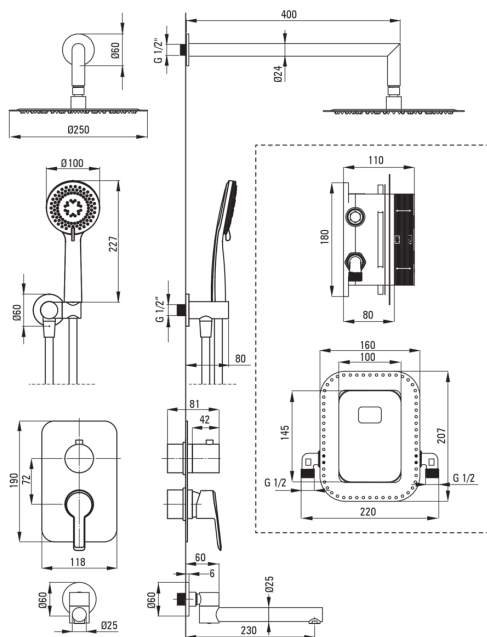

ARNIKA

Concealed shower set

Product code: BXYDQAM

EAN: 5907650859536

Color: titanium

Warranty [years]: 7

Mixer

Mixer type	Concealed BOX, mixer
Installation method	concealed
Acoustic group [db]	1 ($x \leq 20$)

Spout

Spout type	foldable
Range of shower/ bath spout [mm]	230
Aerator	Yes

Shower overhead

Shape	round
Material	steel 304
Thickness	4.5
Diameter [mm]	250
Anti-calc	Yes
Number of functions	1
Stream type	rain
Quick response time for turning the water on and off	Yes

Hand shower

Number of functions	3
Anti-calc	Yes
Stream type	rain, mixed, hydromassage

Hose

Length [mm]	1500
Braid type	not applicable
Braid material	PVC
Anti-twist	1

Angled hose connector

Finish	titanium
Connection type	for the hose with hand shower holder
Shape	round
Material	brass
Connection thread	Yes
Concealed mounting	Yes

Features:

- Ultra thin steel head
- Anti-twist system, preventing the hose from twisting
- Anti-calc system facilitating the removal of limescale deposits
- Anti-calc hand shower
- Only the best materials, the quality of which has been confirmed by laboratory tests
- Flush-mounted installation ensures the aesthetics of the bathroom
- Foldable spout increase comfort and safety of use
- Durable hose ends made of brass
- Adjustable shower hand angle
- Design full of beauty and harmony
- The variety of colours gives many arrangement possibilities
- 3-function hand shower