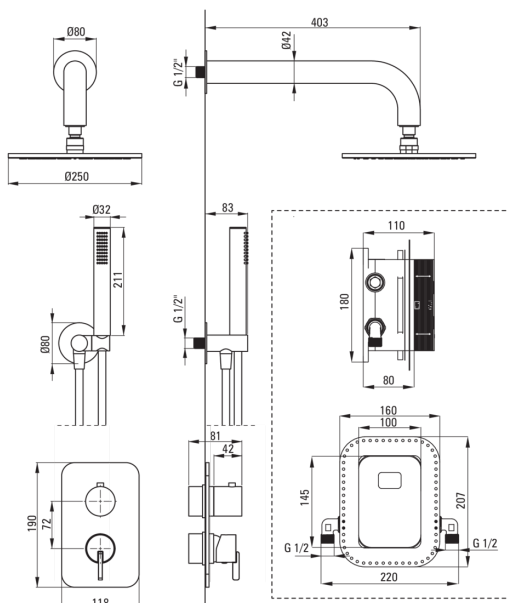

SILIA

Concealed shower set, with mixer BOX

 deante

Product code: BXYAQSM

EAN: 5907650858782

Color: bianco

Warranty [years]: 7

Mixer

Mixer type	Concealed BOX, mixer
Installation method	concealed
Acoustic group [db]	1 ($x \leq 20$)

Spout

Spout type	still
Range of shower/ bath spout [mm]	382

Shower overhead

Shape	round
Material	steel 304
Thickness	55
Diameter [mm]	250
Anti-calc	Yes
Number of functions	1
Stream type	rain
Quick response time for turning the water on and off	Yes

Hand shower

Number of functions	1
Anti-calc	Yes
Stream type	rain
Additional features	cool-out

Hose

Length [mm]	1500
Braid type	not applicable
Braid material	PVC
Anti-twist	1

Angled hose connector

Finish	bianco
Connection type	for the hose with hand shower holder
Shape	round
Material	brass, stainless steel
Connection thread	Yes
Concealed mounting	Yes