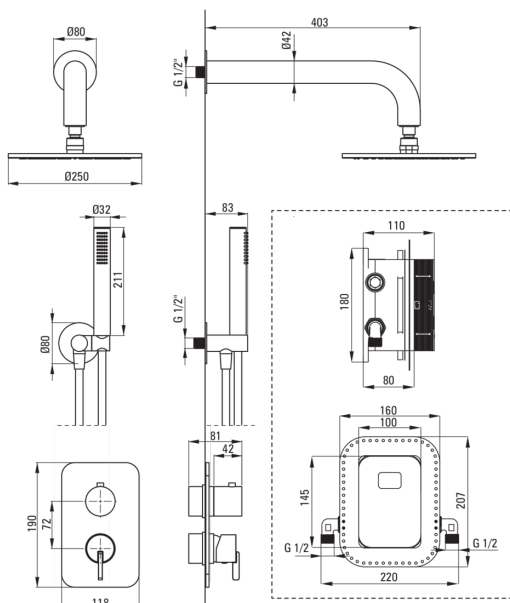

SILIA

Concealed shower set, with mixer BOX

 deante

Product code: BXY0QSM

EAN: 5907650858775

Color: chrome

Warranty [years]: 7

Mixer

Mixer type	Concealed BOX, mixer
Installation method	concealed
Acoustic group [db]	1 ($x \leq 20$)

Spout

Range of shower/ bath spout [mm]	382
----------------------------------	-----

Shower overhead

Material	brass
Diameter [mm]	42
Anti-calc	Yes
Number of functions	1
Stream type	rain

Hand shower

Number of functions	1
Anti-calc	Yes
Stream type	rain
Additional features	cool-out

Angled hose connector

Finish	steel
Connection type	for the hose with hand shower holder
Shape	round
Material	brass, stainless steel
Connection thread	Yes
Concealed mounting	Yes

Features:

- Convenient installation - you can install the BOX now and choose external elements at any time
- Timelessness and unlimited creative possibilities
- The best materials guarantee durability and reliability of the product
- Complementarity and comprehensiveness of the offer
- Only the best materials, the quality of which has been confirmed by laboratory tests
- Flush-mounted installation ensures the aesthetics of the bathroom
- Anti-calc hand shower
- 3-function shower switch, able to lock to 1, 2 or 3 functions
- Adjustable shower hand angle
- Noble form and timeless simplicity
- Anti-calc system facilitating the removal of limescale deposits
- Cool-out hand shower
- Anti-twist system, preventing the hose from twisting
- Durable hose ends made of brass
- Dedicated cleaning agent, safe for cleaned surfaces