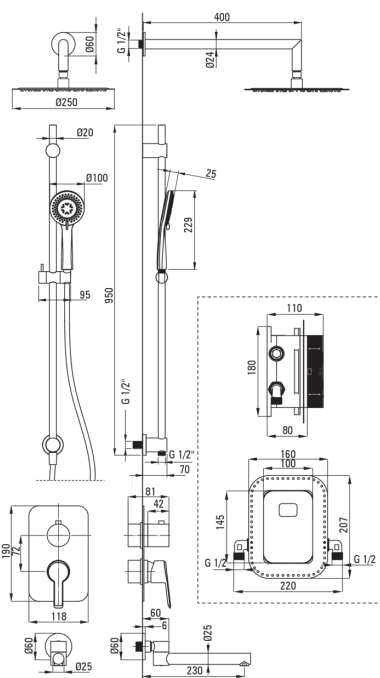

ARNIKA

Concealed shower set, with mixer BOX

Product code: BXYWDQAM

EAN: 5907650859611

Color: titanium

Warranty [years]: 7

Mixer

Mixer type	Concealed BOX, mixer
Installation method	concealed
Acoustic group [db]	I ($x \leq 20$)

Spout

Spout type	still
Range of shower/ bath spout [mm]	388

Shower overhead

Shape	round
Material	steel 304
Thickness	4.5
Diameter [mm]	250
Anti-calc	Yes
Number of functions	1
Stream type	rain
Quick response time for turning the water on and off	Yes

Hand shower

Number of functions	3
Anti-calc	Yes
Stream type	rain, mixed, hydromassage

Hose

Length [mm]	1500
Braid type	not applicable
Braid material	PVC
Anti-twist	1

Features:

- Design full of beauty and harmony
- The variety of colours gives many arrangement possibilities
- Innovative, durable and easy to clean Titanium coating
- Convenient installation - you can install the BOX now and choose external elements at any time
- Timelessness and unlimited creative possibilities
- Complementarity and comprehensiveness of the offer
- Flush-mounted installation ensures the aesthetics of the bathroom
- Anti-calc system facilitating the removal of limescale deposits
- Anti-calc hand shower
- Anti-twist system, preventing the hose from twisting
- Ultra thin steel head
- The set includes an additional washbasin aerator
- The offer includes a cleaning agent for fixtures in all colors
- Only the best materials, the quality of which has been confirmed by laboratory tests