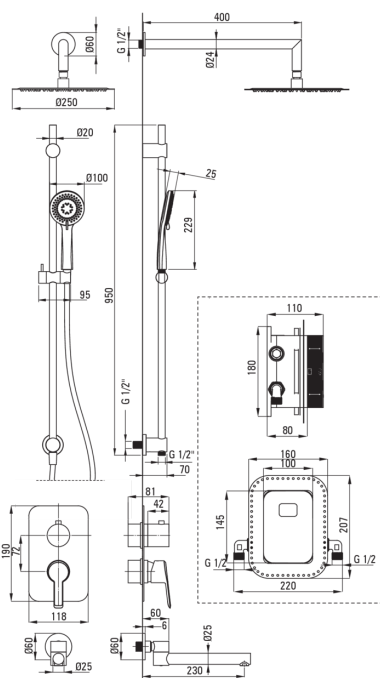

ARNIKA

Concealed shower set, with mixer BOX

Product code: BXYW0QAM

EAN: 5907650859604

Color: chrome

Warranty [years]: 7

Mixer

Mixer type	Concealed BOX, mixer
Installation method	concealed
Acoustic group [db]	1 ($x \leq 20$)

Spout

Spout type	still
Range of shower/ bath spout [mm]	400

Shower overhead

Shape	round
Material	steel 304
Thickness	55
Diameter [mm]	400
Anti-calc	Yes
Number of functions	1
Stream type	rain
Quick response time for turning the water on and off	Yes

Hand shower

Number of functions	3
Anti-calc	Yes
Stream type	rain, mixed, hydromassage

Hose

Length [mm]	1500
Braid type	not applicable
Braid material	PVC
Anti-twist	1

Features:

- Design full of beauty and harmony
- The variety of colours gives many arrangement possibilities
- Only the best materials, the quality of which has been confirmed by laboratory tests
- Timelessness and unlimited creative possibilities
- Complementarity and comprehensiveness of the offer
- Flush-mounted installation ensures the aesthetics of the bathroom
- Anti-calc system facilitating the removal of limescale deposits
- Anti-twist system, preventing the hose from twisting
- Anti-calc hand shower
- The set includes an additional washbasin aerator
- Foldable spout increase comfort and safety of use
- Ultra thin steel head
- The offer includes a cleaning agent for fixtures in all colors