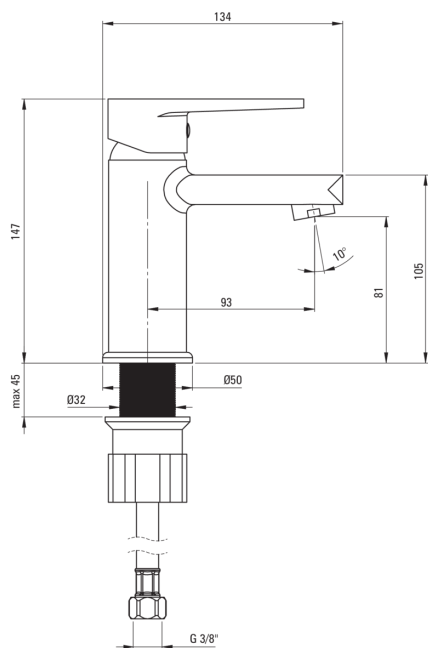

TUBO

Washbasin tap

Product code: BUT_020M

EAN: 5907650812791

Color: chrome

Warranty [years]: 7

Mixer

Finish	chrome
Material	brass
Mixer type	single-handle, mixer
Installation method	standing
Flow class [l/min]	Z - 4-9 l/min
Acoustic group [db]	I (x ≤ 20)

Mixer cartridge

Ceramic cartridge size	35 mm
------------------------	-------

Spout

Spout type	still
Material	brass

Aerator

Aerator type	honeycomb
Aerator size	M24

Connecting hose

Length [mm]	450
Installation thread	3/8"
Connection thread	M10

Features:

- The mixer is equipped with a stream aerator
- Only the best materials, the quality of which has been confirmed by laboratory tests
- 45 cm connection hoses included
- The mixer body is made of the highest quality brass
- Z flow class (4-9 l/min) allowing for water consumption reduction
- The offer includes a cleaning agent for fixtures in all colors