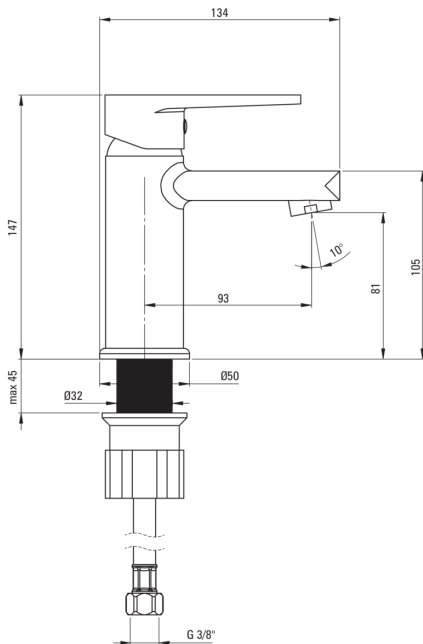

TUBO

Washbasin tap

Product code: BUT_020M
EAN: 5907650812791
Color: chrome
Warranty [years]: 7

Mixer

Finish	chrome
Material	brass
Mixer type	single-handle, mixer
Installation method	standing
Flow class [l/min]	Z - 4-9 l/min
Acoustic group [db]	I (x ≤ 20)

Mixer cartridge

Ceramic cartridge size	35 mm
------------------------	-------

Spout

Spout type	still
Material	brass

Aerator

Aerator type	honeycomb
Aerator size	M24

Connecting hose

Length [mm]	450
Installation thread	3/8"
Connection thread	M10

Features:

- The mixer is equipped with a stream aerator
- Only the best materials, the quality of which has been confirmed by laboratory tests
- 45 cm connection hoses included
- The mixer body is made of the highest quality brass
- Z flow class (4-9 l/min) allowing for water consumption reduction
- The offer includes a cleaning agent for fixtures in all colors