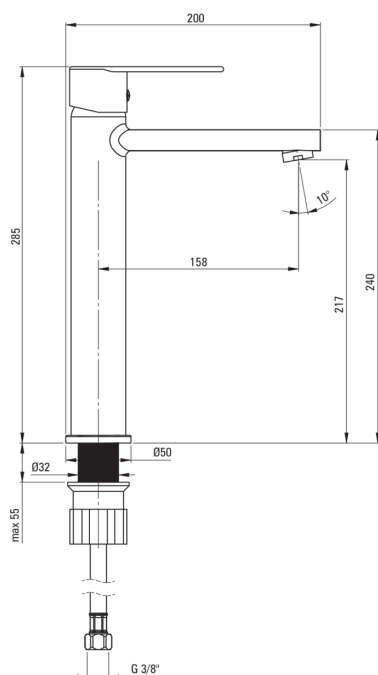

## Washbasin tap, tall

Product code: BUT\_020K

EAN: 5907650827627

Color: chrome

Warranty [years]: 7

### Mixer cartridge

Ceramic cartridge size	35 mm
------------------------	-------

### Spout

Spout type	still
Mixer spout range [mm]	158

### Connecting hose

Length [mm]	450
Installation thread	3/8"
Connection thread	M10