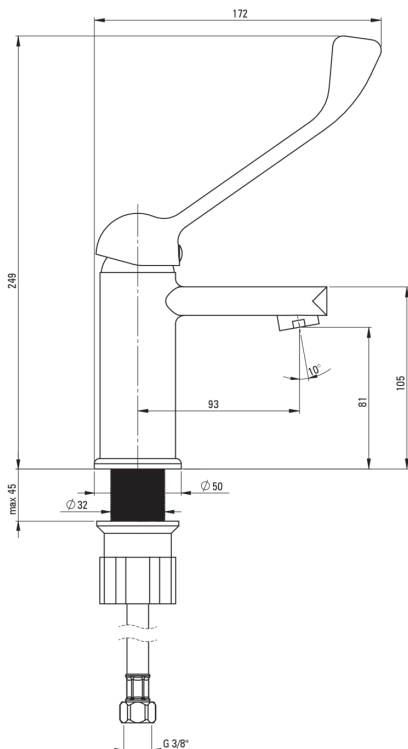

## Washbasin tap

**Product code:** BUT\_020C  
**EAN:** 5907650870296  
**Color:** chrome  
**Warranty [years]:** 7

### Mixer cartridge

Ceramic cartridge size	35 mm
------------------------	-------

### Spout

Spout type	still
Mixer spout range [mm]	93
Material	brass

### Connecting hose

Length [mm]	450
Installation thread	3/8"
Connection thread	M10