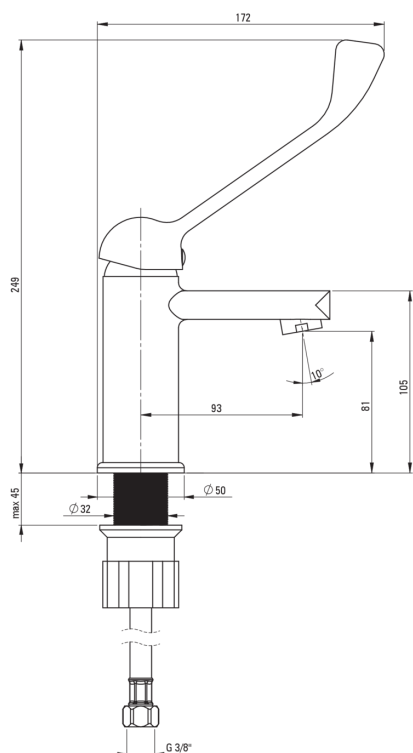

TUBO

Washbasin tap

Product code: BUT_020C

EAN: 5907650870296

Color: chrome

Warranty [years]: 7

Mixer

Finish	chrome
Material	brass
Mixer type	single-handle, mixer
Installation method	standing
Flow class [l/min]	Z - 4-9 l/min
Acoustic group [db]	I (x ≤ 20)
Clinic lever	Yes

Mixer cartridge

Ceramic cartridge size	35 mm
------------------------	-------

Spout

Spout type	still
Mixer spout range [mm]	93
Material	brass

Aerator

Aerator type	honeycomb
Aerator size	M24

Connecting hose

Length [mm]	450
Installation thread	3/8"
Connection thread	M10

Features:

- The mixer is equipped with a stream aerator
- Z flow class (4-9 l/min) allowing for water consumption reduction
- Extended Clinic lever for easy operation
- 45 cm connection hoses included
- The mounting sleeve facilitates the installation of the mixer
- Only the best materials, the quality of which has been confirmed by laboratory tests
- The mixer body is made of the highest quality brass
- The offer includes a cleaning agent for fixtures in all colors