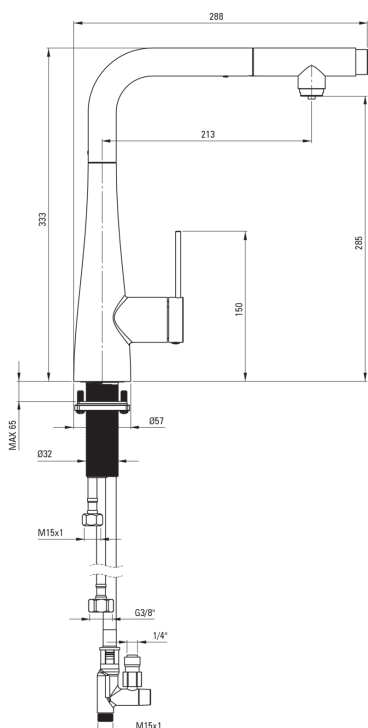

ERIDAN

Kitchen tap, with water filter connection

Product code: BRE_R75M

EAN: 5907650864080

Color: brushed gold

Warranty [years]: 7

Mixer

Finish	brushed gold
Material	steel 304
Mixer type	single-handle, mixer, for the water filter connection
Installation method	standing
Flow class [l/min]	Z - 4-9 l/min
Acoustic group [db]	I (x ≤ 20)

Mixer cartridge

Ceramic cartridge size	35 mm
------------------------	-------

Spout

Spout type	pull-out
Material	stainless steel

Aerator

Aerator type	honeycomb
Aerator size	M24

Connecting hose

Length [mm]	600
Installation thread	3/8"

Features:

- Z flow class (4-9 l/min) allowing for water consumption reduction
- 45 cm connection hoses included
- The mounting sleeve facilitates the installation of the mixer
- The mixer with functional pull-out spout
- The tap can be mounted even very close to the wall
- Pull-out spout for filtered water
- Innovative and easy to maintain brushed gold coating
- The mixer is equipped with a stream aerator
- Only the best materials, the quality of which has been confirmed by laboratory tests