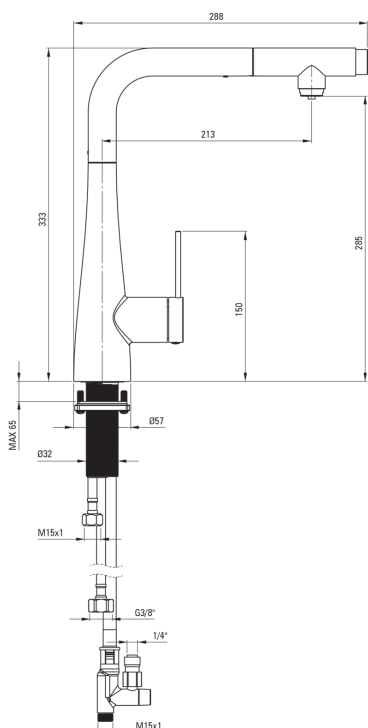

ERIDAN

Kitchen tap, with water filter connection

Product code: BRE_N75M

EAN: 5907650864073

Color: nero

Warranty [years]: 7

Mixer

Finish	nero
Material	steel 304
Flow class [l/min]	Z - 4-9 l/min
Acoustic group [db]	I (x ≤ 20)

Mixer cartridge

Ceramic cartridge size	35 mm

Spout

Spout type	pull-out
Material	steel 304

Aerator

Aerator type	honeycomb
Aerator size	M24

Connecting hose

Length [mm]	600
Installation thread	3/8"

Hose

Length [mm]	1500

Features:

- Z flow class (4-9 l/min) allowing for water consumption reduction
- 45 cm connection hoses included
- The mounting sleeve facilitates the installation of the mixer
- The mixer with functional pull-out spout
- The mixer is equipped with a stream aerator
- The tap can be mounted even very close to the wall
- Pull-out spout for filtered water
- Only the best materials, the quality of which has been confirmed by laboratory tests
- Innovative, durable and easy to clean Nero coating