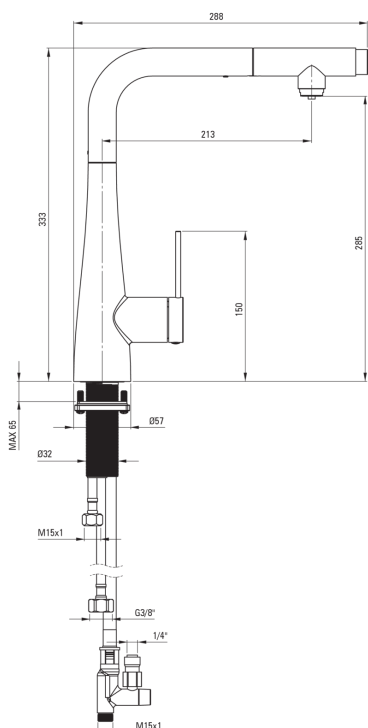

ERIDAN

Kitchen tap, with water filter connection

 deante

Product code: BRE_N75M

EAN: 5907650864073

Color: nero

Warranty [years]: 7

Mixer

Finish	nero
Material	steel 304
Flow class [l/min]	Z - 4-9 l/min
Acoustic group [db]	I (x ≤ 20)

Mixer cartridge

Ceramic cartridge size	35 mm
------------------------	-------

Spout

Spout type	pull-out
Material	steel 304

Aerator

Aerator type	honeycomb
Aerator size	M24

Connecting hose

Length [mm]	600
Installation thread	3/8"

Hose

Length [mm]	1500
-------------	------

Features:

- Z flow class (4-9 l/min) allowing for water consumption reduction
- 45 cm connection hoses included
- The mounting sleeve facilitates the installation of the mixer
- The mixer with functional pull-out spout
- The mixer is equipped with a stream aerator
- The tap can be mounted even very close to the wall
- Pull-out spout for filtered water
- Only the best materials, the quality of which has been confirmed by laboratory tests
- Innovative, durable and easy to clean Nero coating