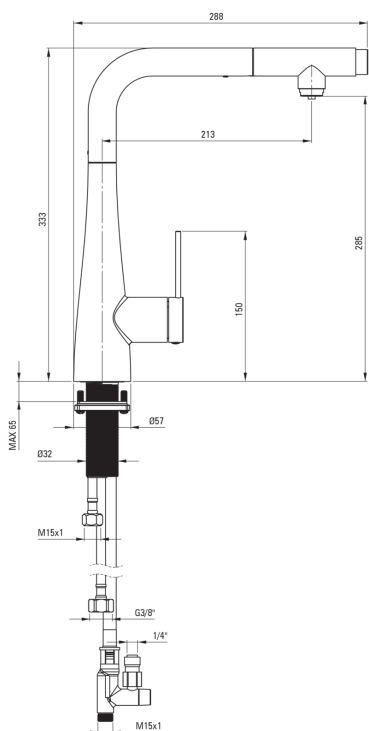

ERIDAN

Kitchen tap, with water filter connection

Product code: BRE_N75M

EAN: 5907650864073

Color: nero

Warranty [years]: 7

Mixer

Finish	nero
Material	steel 304
Flow class [l/min]	Z - 4-9 l/min
Acoustic group [db]	I (x ≤ 20)

Mixer cartridge

Ceramic cartridge size	35 mm
------------------------	-------

Spout

Spout type	pull-out
Material	steel 304

Aerator

Aerator type	honeycomb
Aerator size	M24

Connecting hose

Length [mm]	600
Installation thread	3/8"

Hose

Length [mm]	1500
-------------	------

Features:

- Z flow class (4-9 l/min) allowing for water consumption reduction
- 45 cm connection hoses included
- The mounting sleeve facilitates the installation of the mixer
- The mixer with functional pull-out spout
- The mixer is equipped with a stream aerator
- The tap can be mounted even very close to the wall
- Pull-out spout for filtered water
- Only the best materials, the quality of which has been confirmed by laboratory tests
- Innovative, durable and easy to clean Nero coating