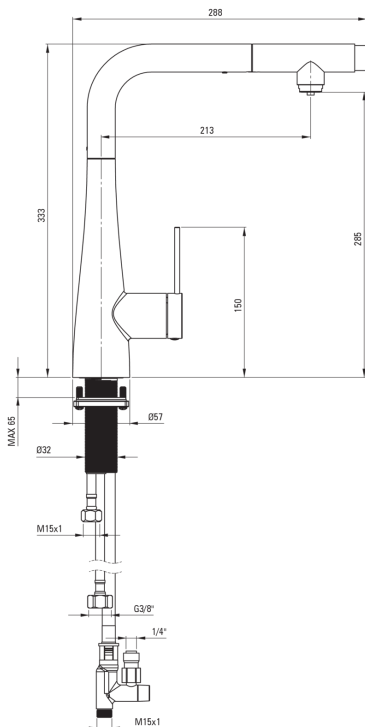

ERIDAN

Kitchen tap, with water filter connection

 deante

Product code: BRE_F75M

EAN: 5907650864066

Color: brushed steel

Warranty [years]: 7

Mixer

Finish	steel
Material	steel 304
Mixer type	single-handle, mixer
Installation method	standing
Flow class [l/min]	Z - 4-9 l/min
Acoustic group [db]	I (x ≤ 20)

Mixer cartridge

Ceramic cartridge size	35 mm
------------------------	-------

Spout

Spout type	pull-out
Material	steel 304

Aerator

Aerator type	honeycomb
Aerator size	M24

Connecting hose

Length [mm]	600
Installation thread	3/8"

Hose

Length [mm]	1500
-------------	------

Features:

- Z flow class (4-9 l/min) allowing for water consumption reduction
- 45 cm connection hoses included
- The mounting sleeve facilitates the installation of the mixer
- The mixer with functional pull-out spout
- Pull-out spout for filtered water
- The tap can be mounted even very close to the wall
- The mixer is equipped with a stream aerator
- Only the best materials, the quality of which has been confirmed by laboratory tests
- Innovative and easy to maintain brushed steel coating