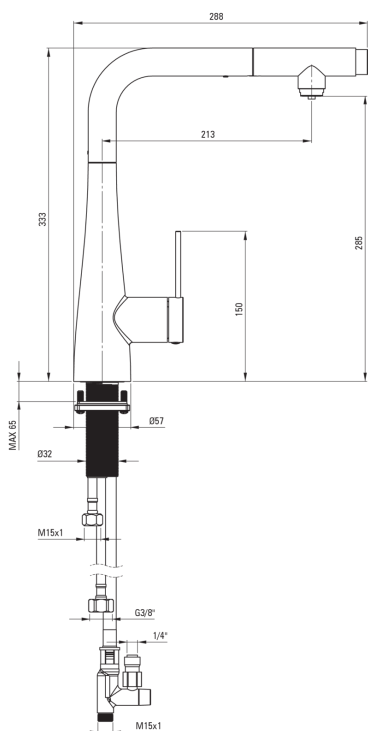

ERIDAN

Kitchen tap, with water filter connection

Product code: BRE_F75M

EAN: 5907650864066

Color: brushed steel

Warranty [years]: 7

Mixer

Finish	steel
Material	steel 304
Mixer type	single-handle, mixer
Installation method	standing
Flow class [l/min]	Z - 4-9 l/min
Acoustic group [db]	I (x ≤ 20)

Mixer cartridge

Ceramic cartridge size	35 mm
------------------------	-------

Spout

Spout type	pull-out
Material	steel 304

Aerator

Aerator type	honeycomb
Aerator size	M24

Connecting hose

Length [mm]	600
Installation thread	3/8"

Hose

Length [mm]	1500
-------------	------

Features:

- Z flow class (4-9 l/min) allowing for water consumption reduction
- 45 cm connection hoses included
- The mounting sleeve facilitates the installation of the mixer
- The mixer with functional pull-out spout
- Pull-out spout for filtered water
- The tap can be mounted even very close to the wall
- The mixer is equipped with a stream aerator
- Only the best materials, the quality of which has been confirmed by laboratory tests
- Innovative and easy to maintain brushed steel coating