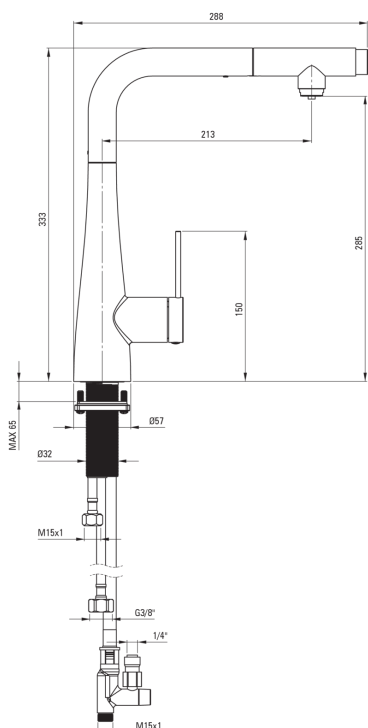

ERIDAN

Kitchen tap, with water filter connection

 deante

Product code: BRE_F75M

EAN: 5907650864066

Color: brushed steel

Warranty [years]: 7

Mixer

Finish	steel
Material	steel 304
Mixer type	single-handle, mixer
Installation method	standing
Flow class [l/min]	Z - 4-9 l/min
Acoustic group [db]	I (x ≤ 20)

Mixer cartridge

Ceramic cartridge size	35 mm
------------------------	-------

Spout

Spout type	pull-out
Material	steel 304

Aerator

Aerator type	honeycomb
Aerator size	M24

Connecting hose

Length [mm]	600
Installation thread	3/8"

Hose

Length [mm]	1500
-------------	------

Features:

- Z flow class (4-9 l/min) allowing for water consumption reduction
- 45 cm connection hoses included
- The mounting sleeve facilitates the installation of the mixer
- The mixer with functional pull-out spout
- Pull-out spout for filtered water
- The tap can be mounted even very close to the wall
- The mixer is equipped with a stream aerator
- Only the best materials, the quality of which has been confirmed by laboratory tests
- Innovative and easy to maintain brushed steel coating