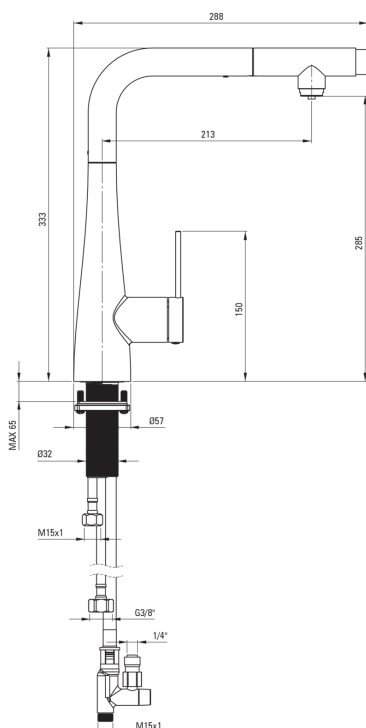

ERIDAN

Kitchen tap, with water filter connection

 deante

Product code: BRE_D75M

EAN: 5907650864059

Color: titanium

Warranty [years]: 7

Mixer

Finish	titanium
Material	steel 304
Mixer type	single-handle, mixer, for the water filter connection
Installation method	standing
Flow class [l/min]	Z - 4-9 l/min
Acoustic group [db]	I (x ≤ 20)

Mixer cartridge

Ceramic cartridge size	35 mm
------------------------	-------

Spout

Spout type	pull-out
Material	steel 304

Aerator

Aerator type	honeycomb
Aerator size	M24

Connecting hose

Length [mm]	600
Installation thread	3/8"

Hose

Length [mm]	1500
-------------	------

Features:

- Z flow class (4-9 l/min) allowing for water consumption reduction
- 45 cm connection hoses included
- The mounting sleeve facilitates the installation of the mixer
- The mixer with functional pull-out spout
- The tap can be mounted even very close to the wall
- Pull-out spout for filtered water
- The mixer is equipped with a stream aerator
- Only the best materials, the quality of which has been confirmed by laboratory tests
- Innovative, durable and easy to clean Titanium coating