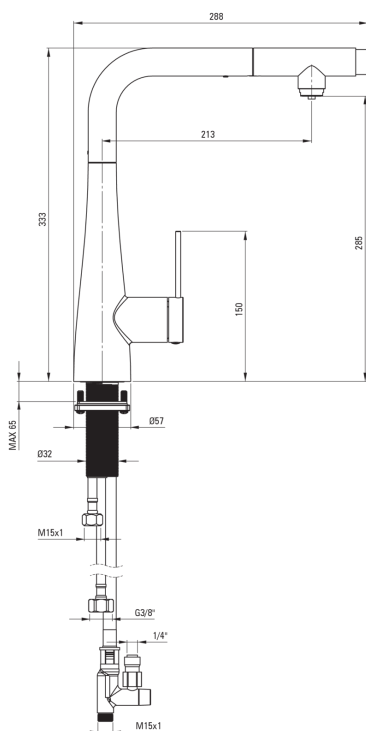

ERIDAN

Kitchen tap, with water filter connection

 deante

Product code: BRE_D75M

EAN: 5907650864059

Color: titanium

Warranty [years]: 7

Mixer

Finish	titanium
Material	steel 304
Mixer type	single-handle, mixer, for the water filter connection
Installation method	standing
Flow class [l/min]	Z - 4-9 l/min
Acoustic group [db]	I (x ≤ 20)

Mixer cartridge

Ceramic cartridge size	35 mm
------------------------	-------

Spout

Spout type	pull-out
Material	steel 304

Aerator

Aerator type	honeycomb
Aerator size	M24

Connecting hose

Length [mm]	600
Installation thread	3/8"

Hose

Length [mm]	1500
-------------	------

Features:

- Z flow class (4-9 l/min) allowing for water consumption reduction
- 45 cm connection hoses included
- The mounting sleeve facilitates the installation of the mixer
- The mixer with functional pull-out spout
- The tap can be mounted even very close to the wall
- Pull-out spout for filtered water
- The mixer is equipped with a stream aerator
- Only the best materials, the quality of which has been confirmed by laboratory tests
- Innovative, durable and easy to clean Titanium coating