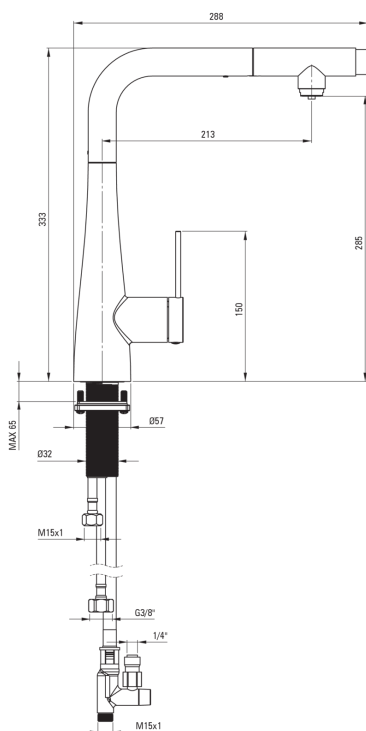

ERIDAN

Kitchen tap, with water filter connection

deante

Product code: BRE_D75M

EAN: 5907650864059

Color: titanium

Warranty [years]: 7

Mixer

Finish	titanium
Material	steel 304
Mixer type	single-handle, mixer, for the water filter connection
Installation method	standing
Flow class [l/min]	Z - 4-9 l/min
Acoustic group [db]	I (x ≤ 20)

Mixer cartridge

Ceramic cartridge size	35 mm

Spout

Spout type	pull-out
Material	steel 304

Aerator

Aerator type	honeycomb
Aerator size	M24

Connecting hose

Length [mm]	600
Installation thread	3/8"

Hose

Length [mm]	1500

Features:

- Z flow class (4-9 l/min) allowing for water consumption reduction
- 45 cm connection hoses included
- The mounting sleeve facilitates the installation of the mixer
- The mixer with functional pull-out spout
- The tap can be mounted even very close to the wall
- Pull-out spout for filtered water
- The mixer is equipped with a stream aerator
- Only the best materials, the quality of which has been confirmed by laboratory tests
- Innovative, durable and easy to clean Titanium coating