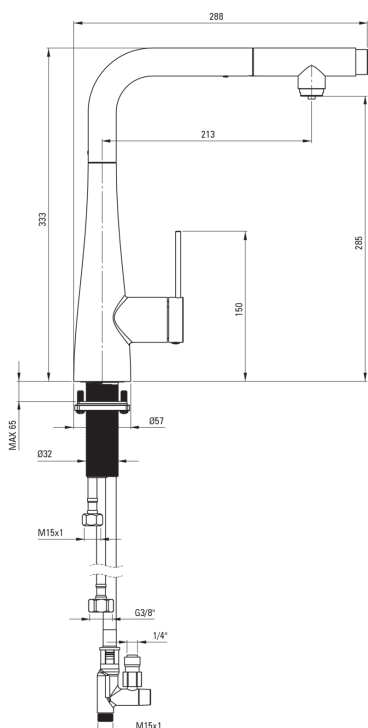

ERIDAN

Kitchen tap, with water filter connection

deante

Product code: BRE_C75M

EAN: 5907650864042

Color: brushed bronze

Warranty [years]: 7

Mixer

Finish	brushed bronze
Material	steel 304
Mixer type	single-handle, mixer, for the water filter connection
Installation method	standing
Flow class [l/min]	Z - 4-9 l/min
Acoustic group [db]	I (x ≤ 20)

Mixer cartridge

Ceramic cartridge size	35 mm

Spout

Spout type	pull-out
Material	steel 304

Aerator

Aerator type	honeycomb
Aerator size	M24

Connecting hose

Length [mm]	600
Installation thread	3/8"

Features:

- Z flow class (4-9 l/min) allowing for water consumption reduction
- 45 cm connection hoses included
- The mounting sleeve facilitates the installation of the mixer
- The mixer with functional pull-out spout
- The mixer is equipped with a stream aerator
- The tap can be mounted even very close to the wall
- Pull-out spout for filtered water
- Only the best materials, the quality of which has been confirmed by laboratory tests
- The offer includes a cleaning agent for fixtures in all colors