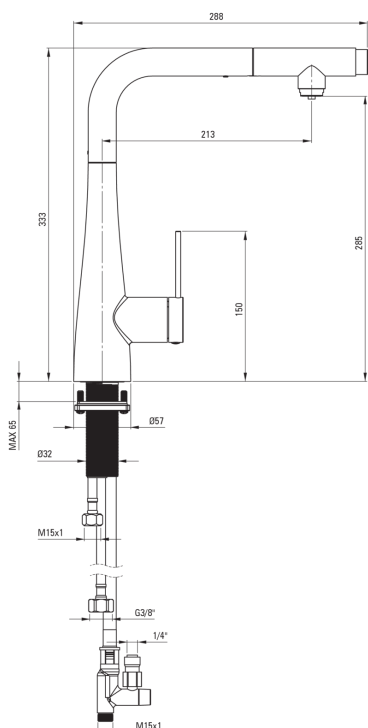

ERIDAN

Kitchen tap, with water filter connection

 deante

Product code: BRE_C75M

EAN: 5907650864042

Color: brushed bronze

Warranty [years]: 7

Mixer

Finish	brushed bronze
Material	steel 304
Mixer type	single-handle, mixer, for the water filter connection
Installation method	standing
Flow class [l/min]	Z - 4-9 l/min
Acoustic group [db]	I (x ≤ 20)

Mixer cartridge

Ceramic cartridge size	35 mm
------------------------	-------

Spout

Spout type	pull-out
Material	steel 304

Aerator

Aerator type	honeycomb
Aerator size	M24

Connecting hose

Length [mm]	600
Installation thread	3/8"

Features:

- Z flow class (4-9 l/min) allowing for water consumption reduction
- 45 cm connection hoses included
- The mounting sleeve facilitates the installation of the mixer
- The mixer with functional pull-out spout
- The mixer is equipped with a stream aerator
- The tap can be mounted even very close to the wall
- Pull-out spout for filtered water
- Only the best materials, the quality of which has been confirmed by laboratory tests
- The offer includes a cleaning agent for fixtures in all colors