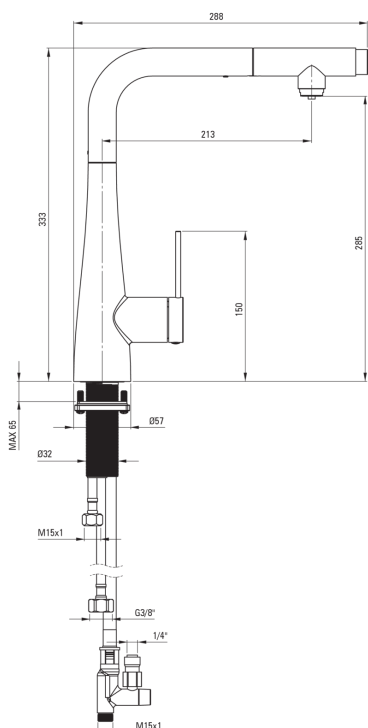

ERIDAN

Kitchen tap, with water filter connection

 deante

Product code: BRE_075M

EAN: 5907650864035

Color: chrome

Warranty [years]: 7

Mixer

Finish	chrome
Material	steel 304
Mixer type	single-handle, mixer, for the water filter connection
Installation method	standing
Flow class [l/min]	Z - 4-9 l/min
Acoustic group [db]	I (x ≤ 20)

Mixer cartridge

Ceramic cartridge size	35 mm
------------------------	-------

Spout

Spout type	pull-out
Material	steel 304

Aerator

Aerator type	honeycomb
Aerator size	M24

Connecting hose

Length [mm]	600
Installation thread	3/8"

Hose

Length [mm]	1500
-------------	------

Features:

- Z flow class (4-9 l/min) allowing for water consumption reduction
- 45 cm connection hoses included
- The mounting sleeve facilitates the installation of the mixer
- The mixer with functional pull-out spout
- The mixer is equipped with a stream aerator
- The tap can be mounted even very close to the wall
- Pull-out spout for filtered water
- Only the best materials, the quality of which has been confirmed by laboratory tests
- The offer includes a cleaning agent for fixtures in all colors