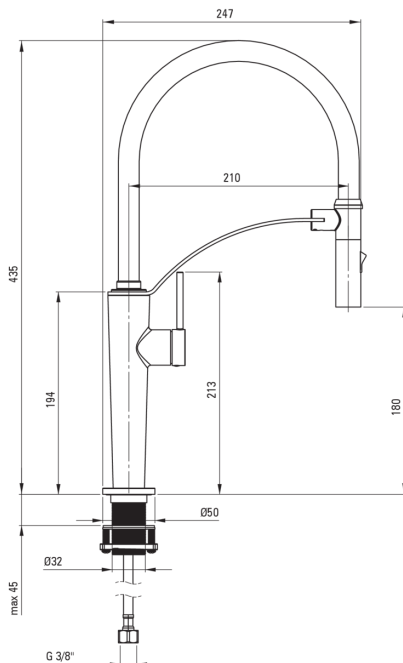

CORDA Kitchen tap

Product code: BRC_R72M
EAN: 5907650864011
Color: brushed gold
Warranty [years]: 7

Mixer

Finish	brushed gold
Material	steel 304
Mixer type	single-handle, mixer
Installation method	standing
Flow class [l/min]	Z - 4-9 l/min
Acoustic group [db]	I (x ≤ 20)

Mixer cartridge

Ceramic cartridge size	25 mm
------------------------	-------

Aerator

Aerator type	honeycomb
Aerator size	M15

Connecting hose

Length [mm]	600
Installation thread	3/8"
Connection thread	M8

Hand shower

Number of functions	2
---------------------	---

Features:

- The mixer is equipped with a stream aerator
- Z flow class (4-9 l/min) allowing for water consumption reduction
- The mounting sleeve facilitates the installation of the mixer
- 45 cm connection hoses included
- Magnetic spout holder
- Innovative and easy to maintain brushed gold coating
- 2-function spout
- Dedicated cleaning agent, safe for cleaned surfaces