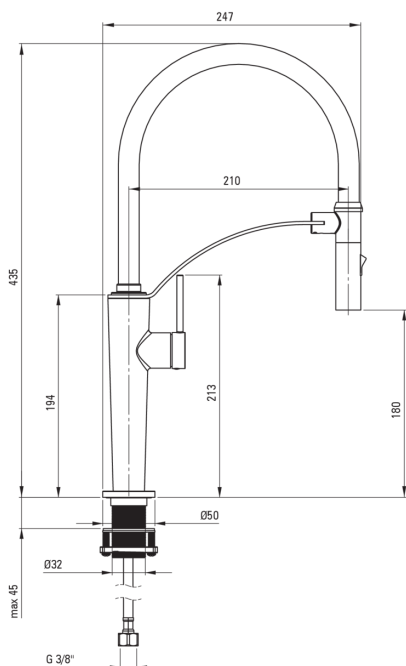

CORDA Kitchen tap

Product code: BRC_R72M

EAN: 5907650864011

Color: brushed gold

Warranty [years]: 7

Mixer

Finish	brushed gold
Material	steel 304
Mixer type	single-handle, mixer
Installation method	standing
Flow class [l/min]	Z - 4-9 l/min
Acoustic group [db]	I (x ≤ 20)

Mixer cartridge

Ceramic cartridge size	25 mm
------------------------	-------

Aerator

Aerator type	honeycomb
Aerator size	M15

Connecting hose

Length [mm]	600
Installation thread	3/8"
Connection thread	M8

Hand shower

Number of functions	2
---------------------	---

Features:

- The mixer is equipped with a stream aerator
- Z flow class (4-9 l/min) allowing for water consumption reduction
- The mounting sleeve facilitates the installation of the mixer
- 45 cm connection hoses included
- Magnetic spout holder
- Innovative and easy to maintain brushed gold coating
- 2-function spout
- Dedicated cleaning agent, safe for cleaned surfaces