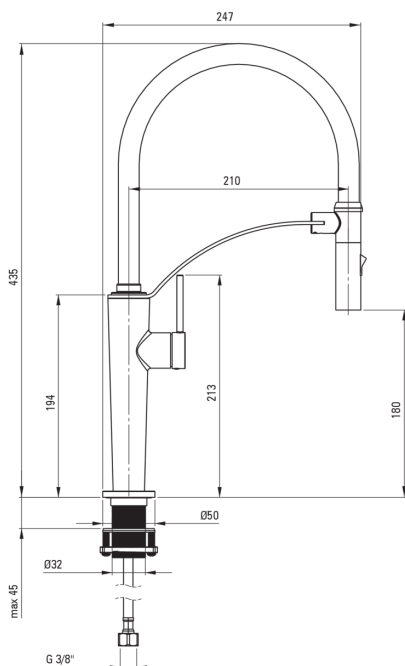

### Mixer

Finish	brushed gold
Material	steel 304
Mixer type	single-handle, mixer
Installation method	standing
Flow class [l/min]	Z - 4-9 l/min
Acoustic group [db]	I (x ≤ 20)

### Mixer cartridge

Ceramic cartridge size	25 mm
------------------------	-------

### Aerator

Aerator type	honeycomb
Aerator size	M15

### Connecting hose

Length [mm]	600
Installation thread	3/8"
Connection thread	M8