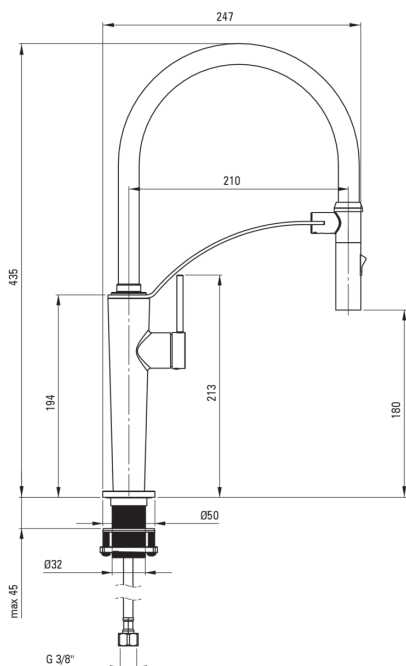

CORDA

Kitchen tap

Product code: BRC_N72M

EAN: 5907650864004

Color: nero

Warranty [years]: 7

Mixer

Finish	nero
Material	steel 304
Mixer type	single-handle, mixer
Installation method	standing
Flow class [l/min]	Z - 4-9 l/min
Acoustic group [db]	I (x ≤ 20)

Mixer cartridge

Ceramic cartridge size	25 mm

Spout

Spout type	elastic
Material	silicone

Aerator

Aerator type	honeycomb
Aerator size	M15

Connecting hose

Length [mm]	600
Installation thread	3/8"
Connection thread	3/8"

Hand shower

Number of functions	2

Features:

- The mixer is equipped with a stream aerator
- Z flow class (4-9 l/min) allowing for water consumption reduction
- The mounting sleeve facilitates the installation of the mixer
- 45 cm connection hoses included
- Magnetic spout holder
- Innovative, durable and easy to clean Nero coating
- 2-function spout
- Dedicated cleaning agent, safe for cleaned surfaces