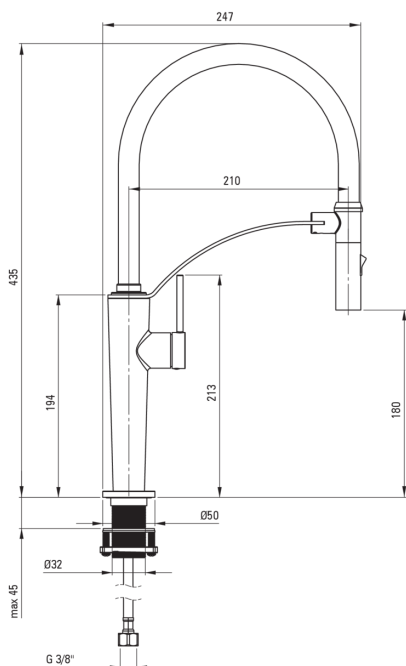

CORDA

Kitchen tap

Product code: BRC_D72M

EAN: 5907650863984

Color: titanium

Warranty [years]: 7

Mixer

Finish	titanium
Material	steel 304
Mixer type	single-handle, mixer
Installation method	standing
Flow class [l/min]	Z - 4-9 l/min
Acoustic group [db]	I (x ≤ 20)

Mixer cartridge

Ceramic cartridge size	25 mm
------------------------	-------

Spout

Spout type	elastic
Material	silicone

Aerator

Aerator type	honeycomb
Aerator size	M15

Connecting hose

Length [mm]	600
Installation thread	3/8"
Connection thread	M8

Hand shower

Number of functions	2
---------------------	---

Features:

- The mixer is equipped with a stream aerator
- Z flow class (4-9 l/min) allowing for water consumption reduction
- The mounting sleeve facilitates the installation of the mixer
- 45 cm connection hoses included
- Magnetic spout holder
- Innovative, durable and easy to clean Titanium coating
- 2-function spout
- Dedicated cleaning agent, safe for cleaned surfaces