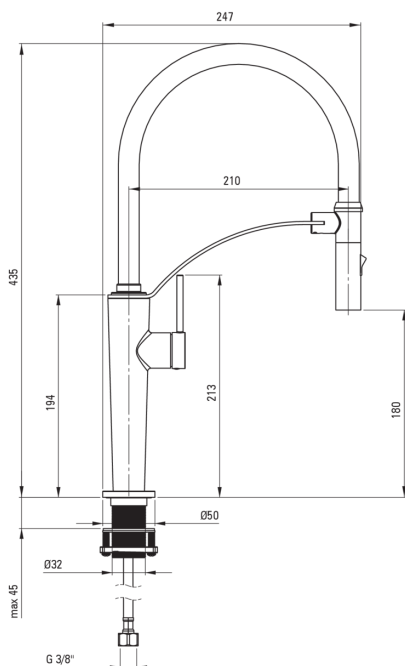

CORDA

Kitchen tap

Product code: BRC_D72M

EAN: 5907650863984

Color: titanium

Warranty [years]: 7

Mixer

Finish	titanium
Material	steel 304
Mixer type	single-handle, mixer
Installation method	standing
Flow class [l/min]	Z - 4-9 l/min
Acoustic group [db]	I (x ≤ 20)

Mixer cartridge

Ceramic cartridge size	25 mm
------------------------	-------

Spout

Spout type	elastic
Material	silicone

Aerator

Aerator type	honeycomb
Aerator size	M15

Connecting hose

Length [mm]	600
Installation thread	3/8"
Connection thread	M8

Hand shower

Number of functions	2
---------------------	---

Features:

- The mixer is equipped with a stream aerator
- Z flow class (4-9 l/min) allowing for water consumption reduction
- The mounting sleeve facilitates the installation of the mixer
- 45 cm connection hoses included
- Magnetic spout holder
- Innovative, durable and easy to clean Titanium coating
- 2-function spout
- Dedicated cleaning agent, safe for cleaned surfaces