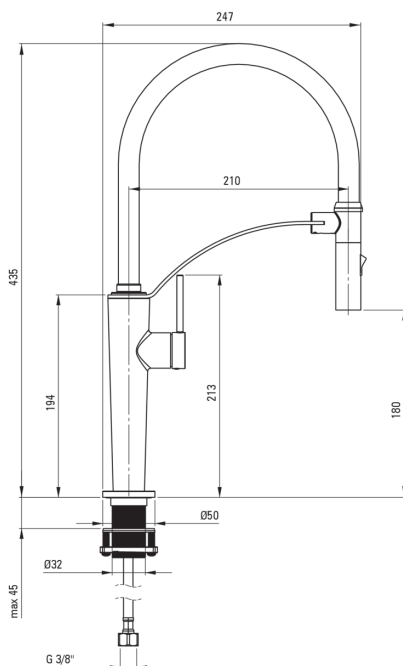

CORDA

Kitchen tap

Product code: BRC_C72M

EAN: 5907650863977

Color: brushed bronze

Warranty [years]: 7

Mixer

Finish brushed bronze

Material steel 304

Mixer type single-handle, mixer

Installation method standing

Flow class [l/min] Z - 4-9 l/min

Acoustic group [db] I (x ≤ 20)

Mixer cartridge

Ceramic cartridge size 25 mm

Spout

Spout type elastic

Material silicone

Aerator

Aerator type honeycomb

Aerator size M15

Connecting hose

Length [mm] 600

Installation thread 3/8"

Connection thread M8

Hand shower

Number of functions 2

Features:

- The mixer is equipped with a stream aerator
- Z flow class (4-9 l/min) allowing for water consumption reduction
- The mounting sleeve facilitates the installation of the mixer
- Magnetic spout holder
- 45 cm connection hoses included
- 2-function spout
- Dedicated cleaning agent, safe for cleaned surfaces