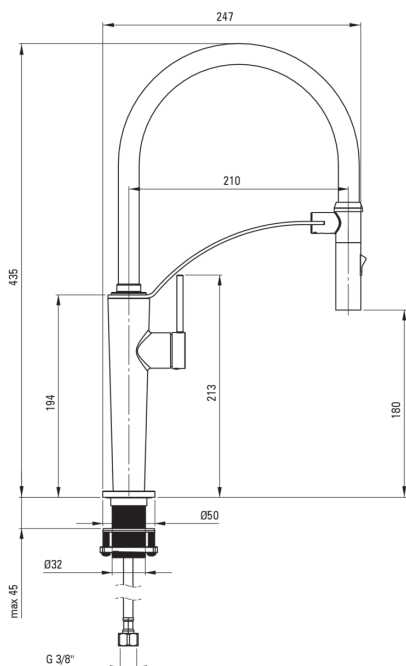

CORDA

Kitchen tap

Product code: BRC_C72M

EAN: 5907650863977

Color: brushed bronze

Warranty [years]: 7

Mixer

Finish	brushed bronze
Material	steel 304
Mixer type	single-handle, mixer
Installation method	standing
Flow class [l/min]	Z - 4-9 l/min
Acoustic group [db]	I (x ≤ 20)

Mixer cartridge

Ceramic cartridge size	25 mm
------------------------	-------

Spout

Spout type	elastic
Material	silicone

Aerator

Aerator type	honeycomb
Aerator size	M15

Connecting hose

Length [mm]	600
Installation thread	3/8"
Connection thread	M8

Hand shower

Number of functions	2
---------------------	---

Features:

- The mixer is equipped with a stream aerator
- Z flow class (4-9 l/min) allowing for water consumption reduction
- The mounting sleeve facilitates the installation of the mixer
- Magnetic spout holder
- 45 cm connection hoses included
- 2-function spout
- Dedicated cleaning agent, safe for cleaned surfaces