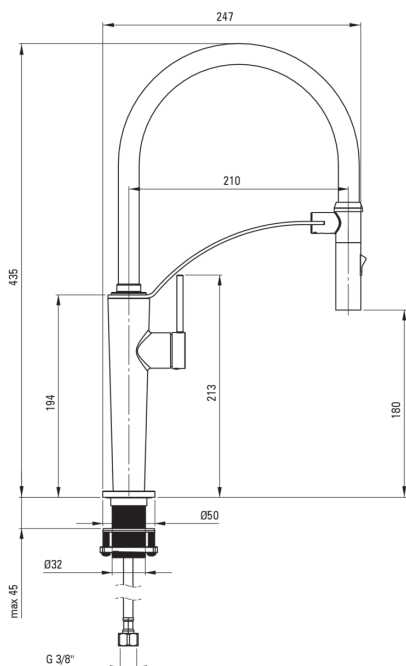

CORDA

Kitchen tap

Product code: BRC_072M

EAN: 5907650863960

Color: chrome

Warranty [years]: 7

Mixer

Finish	chrome
Material	steel 304
Mixer type	single-handle, mixer
Installation method	standing
Flow class [l/min]	Z - 4-9 l/min
Acoustic group [db]	I (x ≤ 20)

Mixer cartridge

Ceramic cartridge size	25 mm
------------------------	-------

Spout

Spout type	elastic
Material	silicone

Aerator

Aerator type	honeycomb
Aerator size	M15

Connecting hose

Length [mm]	600
Installation thread	3/8"
Connection thread	M8

Hand shower

Number of functions	2
---------------------	---

Features:

- The mixer is equipped with a stream aerator
- Z flow class (4-9 l/min) allowing for water consumption reduction
- The mounting sleeve facilitates the installation of the mixer
- 45 cm connection hoses included
- Magnetic spout holder
- 2-function spout
- Dedicated cleaning agent, safe for cleaned surfaces