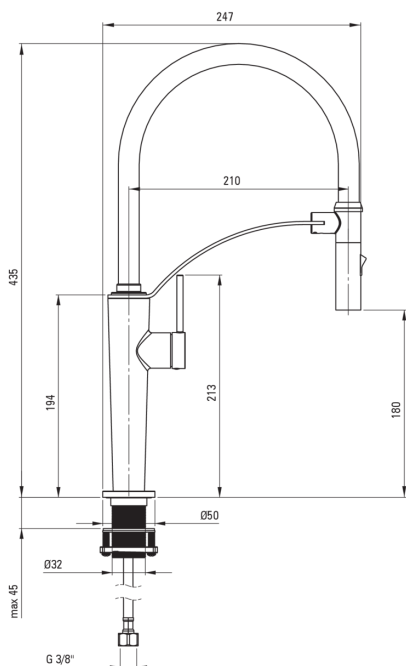

## Kitchen tap

Product code: BRC\_072M

EAN: 5907650863960

Color: chrome

Warranty [years]: 7

### Mixer cartridge

Ceramic cartridge size	25 mm
------------------------	-------

### Spout

Spout type	elastic
Material	silicone

### Connecting hose

Length [mm]	600
Installation thread	3/8"
Connection thread	M8