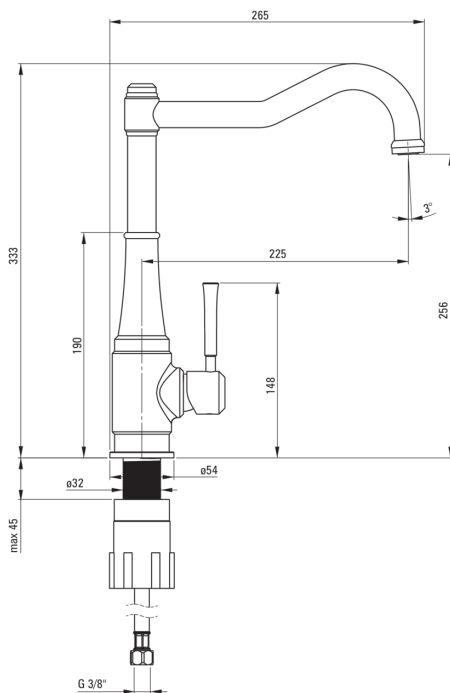

TAMIZO

Kitchen tap, with rectangular spout

Product code: BQT_N63M

EAN: 5908212086087

Color: nero

Warranty [years]: 7

Mixer

Finish	nero
Material	brass
Mixer type	mixer, single-handle
Installation method	standing
Acoustic group [db]	1 ($x \leq 20$)

Mixer cartridge

Ceramic cartridge size	25 mm
------------------------	-------

Spout

Spout type	swivel
Mixer spout range [mm]	225
Material	stainless steel

Aerator

Aerator type	silicone, swivel
Aerator size	M24

Connecting hose

Length [mm]	450
Installation thread	3/8"
Connection thread	M10

Features:

- The mixer body is made of the highest quality brass
- The mixer is equipped with a stream aerator
- Silicone aerator for easy limescale removal
- The mounting sleeve facilitates the installation of the mixer
- 45 cm connection hoses included
- Innovative, durable and easy to clean Nero coating
- A design that combines sentiment for past eras with the latest technological solutions
- The variety of colours gives many arrangement possibilities
- The movable aerator allows you to direct the water stream
- Only the best materials, the quality of which has been confirmed by laboratory tests
- The offer includes a cleaning agent for fixtures in all colors