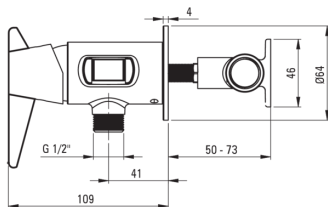

TEMISTO

Bidet tap, concealed

Product code: BQT_N34M

EAN: 5907650881025

Color: nero

Warranty [years]: 7

Mixer

Finish	nero
Material	brass
Mixer type	single-handle
Installation method	concealed
Flow class [l/min]	Z - 4-9 l/min
Acoustic group [db]	II (20 < x ≤ 30)
Check valves	Yes

Mixer cartridge

Ceramic cartridge size	35 mm
------------------------	-------

Hose

Length [mm]	1200
Braid type	not applicable
Anti-twist	1

Hand shower

Number of functions	1
Start_stop	Yes
Additional features	cool-out

Features:

- Design that connects the past with the future
- Hand-crafted elements
- The mixer body is made of the highest quality brass
- Flush-mounted installation ensures the aesthetics of the bathroom
- Z flow class (4-9 l/min) allowing for water consumption reduction
- The mixer is equipped with non-return valves so that the mixed water does not flow back into the installation
- Innovative, durable and easy to clean Nero coating
- Anti-twist system, preventing the hose from twisting
- Only the best materials, the quality of which has been confirmed by laboratory tests
- Cleaning agent for fixtures in all colors available