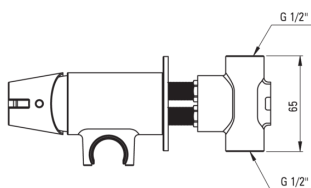

TEMISTO

Bidet tap, concealed

Product code: BQT_N34M

EAN: 5907650881025

Color: nero

Warranty [years]: 7

Mixer

Finish	nero
Material	brass
Mixer type	single-handle
Installation method	concealed
Flow class [l/min]	Z - 4-9 l/min
Acoustic group [db]	II (20 < x ≤ 30)
Check valves	Yes

Mixer cartridge

Ceramic cartridge size	35 mm
------------------------	-------

Hose

Length [mm]	1200
Braid type	not applicable
Anti-twist	1

Hand shower

Number of functions	1
Start_stop	Yes
Additional features	cool-out

Features:

- Design that connects the past with the future
- Hand-crafted elements
- The mixer body is made of the highest quality brass
- Flush-mounted installation ensures the aesthetics of the bathroom
- Z flow class (4-9 l/min) allowing for water consumption reduction
- The mixer is equipped with non-return valves so that the mixed water does not flow back into the installation
- Innovative, durable and easy to clean Nero coating
- Anti-twist system, preventing the hose from twisting
- Only the best materials, the quality of which has been confirmed by laboratory tests
- Cleaning agent for fixtures in all colors available