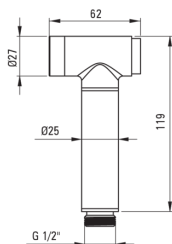

TEMISTO

Bidet tap, concealed

Product code: BQT_N34M

EAN: 5907650881025

Color: nero

Warranty [years]: 7

Mixer

Finish	nero
Material	brass
Mixer type	single-handle
Installation method	concealed
Flow class [l/min]	Z - 4-9 l/min
Acoustic group [db]	II (20 < x ≤ 30)
Check valves	Yes

Mixer cartridge

Ceramic cartridge size	35 mm
------------------------	-------

Hose

Length [mm]	1200
Braid type	not applicable
Anti-twist	1

Hand shower

Number of functions	1
Start_stop	Yes
Additional features	cool-out