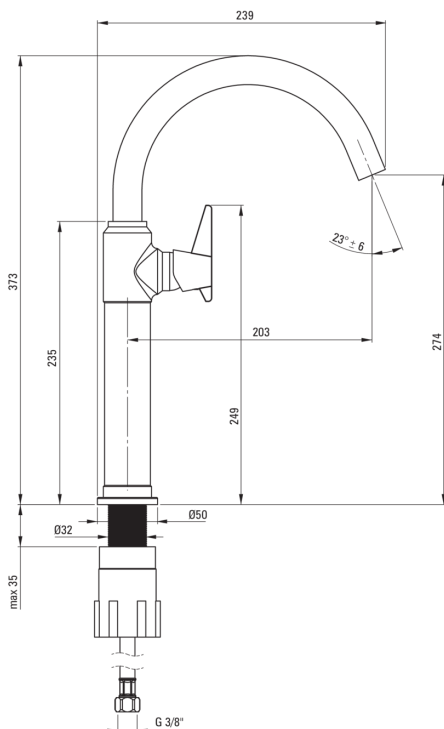

## Washbasin tap, tall

**Product code:** BQT\_N21K  
**EAN:** 5907650874850  
**Color:** nero  
**Warranty [years]:** 7

### Mixer cartridge

Ceramic cartridge size	25 mm
------------------------	-------

### Spout

Spout type	swivel
Mixer spout range [mm]	203
Material	stainless steel

### Connecting hose

Length [mm]	450
Installation thread	3/8"
Connection thread	M10