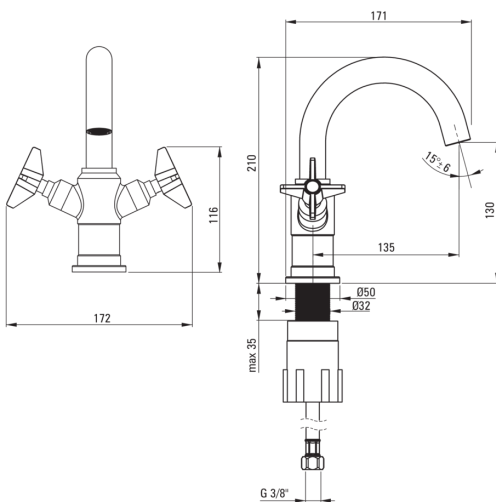

TEMISTO

Washbasin tap

Product code: BQT_N21D
EAN: 5908212075982
Color: nero
Warranty [years]: 7

Mixer

Finish	nero
Mixer type	two-handle, mixer
Installation method	standing
Acoustic group [db]	I (x ≤ 20)
Plug included in the set	Yes

Mixer cartridge

Ceramic cartridge size	1/2"
------------------------	------

Spout

Spout type	swivel
Mixer spout range [mm]	135
Material	stainless steel

Aerator

Aerator type	honeycomb, swivel
--------------	-------------------

Connecting hose

Length [mm]	450
Installation thread	3/8"
Connection thread	M10

Plug

Type	click-clack
Type	with overflow

Features:

- The mixer body is made of the highest quality brass
- The mixer is equipped with a stream aerator
- The movable aerator allows you to direct the water stream
- The mounting sleeve facilitates the installation of the mixer
- 45 cm connection hoses included
- Innovative, durable and easy to clean Nero coating
- Functional click-clack plug included
- Hand-crafted elements
- Design that connects the past with the future
- Only the best materials, the quality of which has been confirmed by laboratory tests
- The offer includes a cleaning agent for fixtures in all colors