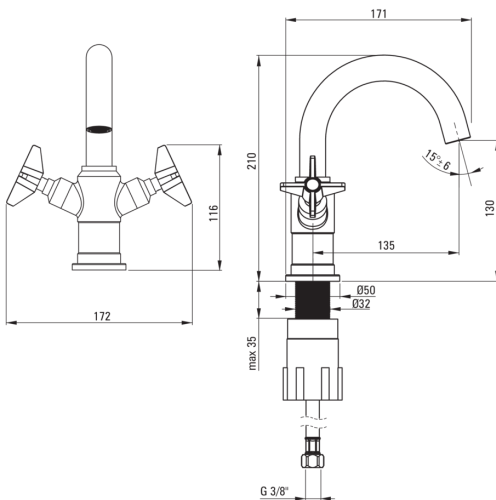

## Washbasin tap

**Product code:** BQT\_N21D  
**EAN:** 5908212075982  
**Color:** nero  
**Warranty [years]:** 7

### Mixer cartridge

Ceramic cartridge size	1/2"
------------------------	------

### Spout

Spout type	swivel
Mixer spout range [mm]	135
Material	stainless steel

### Connecting hose

Length [mm]	450
Installation thread	3/8"
Connection thread	M10