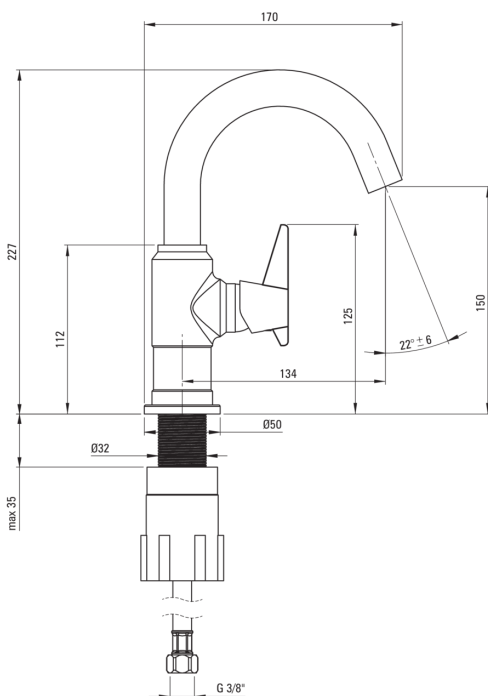

## Washbasin tap

Product code: BQT\_N20M

EAN: 5907650827573

Color: nero

Warranty [years]: 7

### Mixer cartridge

Ceramic cartridge size	25 mm
------------------------	-------

### Spout

Spout type	swivel
Mixer spout range [mm]	134
Material	stainless steel

### Connecting hose

Length [mm]	450
Installation thread	3/8"
Connection thread	M10