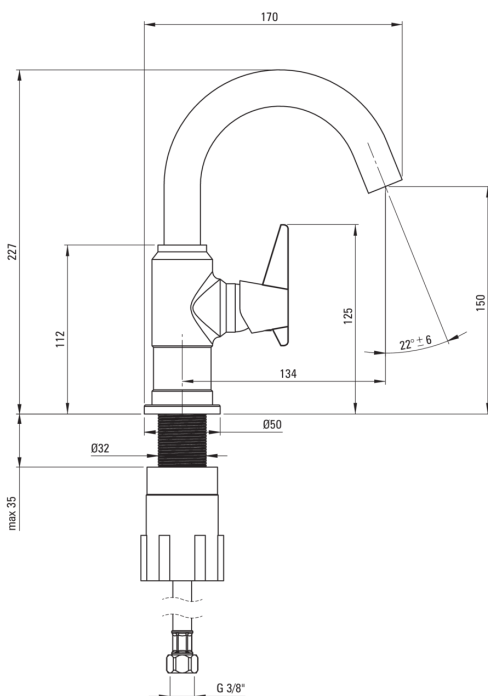

TEMISTO

Washbasin tap

Product code: BQT_N20M

EAN: 5907650827573

Color: nero

Warranty [years]: 7

Mixer

Finish	nero
Material	brass
Mixer type	single-handle, mixer
Installation method	standing
Flow class [l/min]	Z - 4-9 l/min
Acoustic group [db]	I (x ≤ 20)

Mixer cartridge

Ceramic cartridge size	25 mm
------------------------	-------

Spout

Spout type	swivel
Mixer spout range [mm]	134
Material	stainless steel

Aerator

Aerator type	swivel, honeycomb
--------------	-------------------

Connecting hose

Length [mm]	450
Installation thread	3/8"
Connection thread	M10

Features:

- Design that connects the past with the future
- Hand-crafted elements
- Innovative, durable and easy to clean Nero coating
- The mixer body is made of the highest quality brass
- The mixer is equipped with a stream aerator
- The movable aerator allows you to direct the water stream
- The mounting sleeve facilitates the installation of the mixer
- 45 cm connection hoses included
- Z flow class (4-9 l/min) allowing for water consumption reduction
- The lever on the side makes it easier to keep the spout clean
- we recommend buying a universal plug in the color of the mixer
- The offer includes a cleaning agent for fixtures in all colors