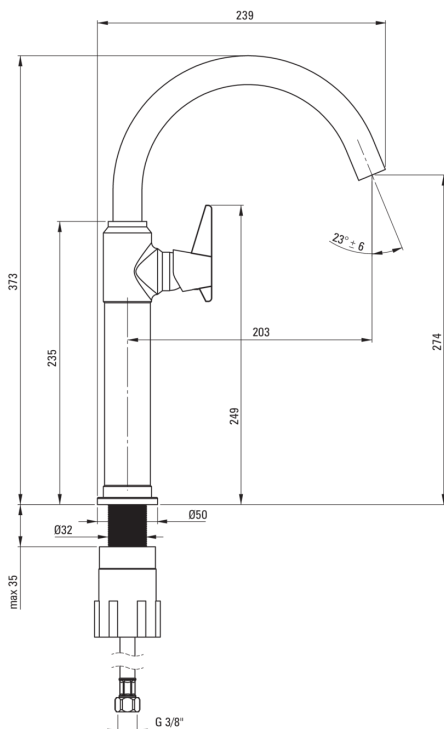

TEMISTO

Washbasin tap, tall

Product code: BQT_N20K
EAN: 5907650827559
Color: nero
Warranty [years]: 7

Mixer

Finish	nero
Material	brass
Mixer type	single-handle, mixer
Installation method	standing
Flow class [l/min]	Z - 4-9 l/min
Acoustic group [db]	I (x ≤ 20)

Mixer cartridge

Ceramic cartridge size	25 mm
------------------------	-------

Spout

Spout type	swivel
Mixer spout range [mm]	203
Material	stainless steel

Aerator

Aerator type	honeycomb, swivel
--------------	-------------------

Connecting hose

Length [mm]	450
Installation thread	3/8"
Connection thread	M10

Features:

- Design that connects the past with the future
- Hand-crafted elements
- Innovative, durable and easy to clean Nero coating
- The mixer body is made of the highest quality brass
- 45 cm connection hoses included
- The mixer is equipped with a stream aerator
- The movable aerator allows you to direct the water stream
- The lever on the side makes it easier to keep the spout clean
- Z flow class (4-9 l/min) allowing for water consumption reduction
- The mounting sleeve facilitates the installation of the mixer
- we recommend buying a universal plug in the color of the mixer
- The offer includes a cleaning agent for fixtures in all colors