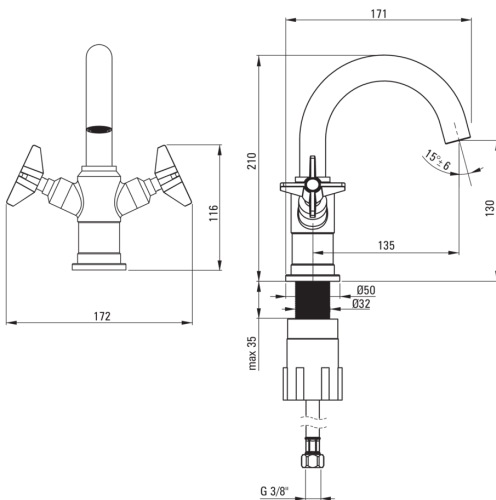

TEMISTO

Washbasin tap

Product code: BQT_N20D
EAN: 5907650827535
Color: nero
Warranty [years]: 7

Mixer

Finish	nero
Material	brass
Mixer type	two-handle
Installation method	standing
Acoustic group [db]	I ($x \leq 20$)

Mixer cartridge

Ceramic cartridge size	1/2"
------------------------	------

Spout

Spout type	swivel
Mixer spout range [mm]	135
Material	stainless steel

Aerator

Aerator type	honeycomb, swivel
--------------	-------------------

Connecting hose

Length [mm]	450
Installation thread	3/8"
Connection thread	M10

Features:

- Design that connects the past with the future
- Hand-crafted elements
- The mixer body is made of the highest quality brass
- Innovative, durable and easy to clean Nero coating
- 45 cm connection hoses included
- The mixer is equipped with a stream aerator
- The movable aerator allows you to direct the water stream
- The mounting sleeve facilitates the installation of the mixer
- we recommend buying a universal plug in the color of the mixer
- The offer includes a cleaning agent for fixtures in all colors