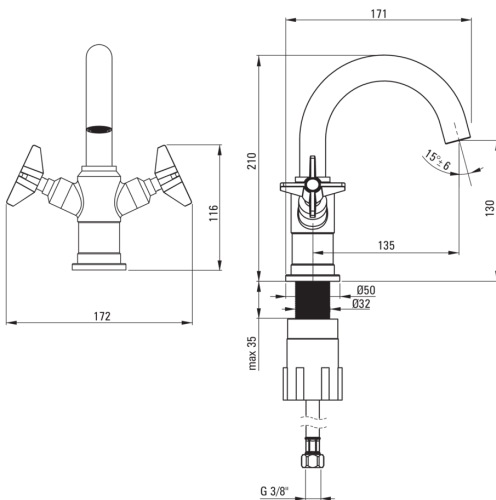

## Washbasin tap

**Product code:** BQT\_N20D  
**EAN:** 5907650827535  
**Color:** nero  
**Warranty [years]:** 7

### Mixer cartridge

Ceramic cartridge size	1/2"
------------------------	------

### Spout

Spout type	swivel
Mixer spout range [mm]	135
Material	stainless steel

### Connecting hose

Length [mm]	450
Installation thread	3/8"
Connection thread	M10