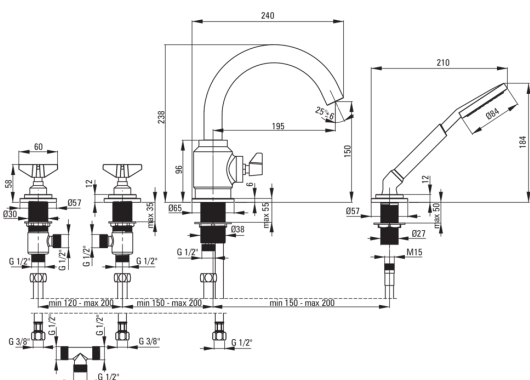

TEMISTO

Bath mixer, 4-hole

Product code: BQT_N14D

EAN: 5908212075975

Color: nero

Warranty [years]: 7

Mixer

Finish	nero
Material	brass
Mixer type	two-handle
Installation method	standing
Acoustic group [db]	I ($x \leq 20$)

Mixer cartridge

Ceramic cartridge size	1/2"
------------------------	------

Spout

Spout type	still
Mixer spout range [mm]	195
Material	stainless steel

Function switch

Switch type	ceramic mechanical
-------------	--------------------

Aerator

Aerator type	swivel
Aerator size	M24

Connecting hose

Length [mm]	450
Installation thread	3/8"
Connection thread	M8

Hose

Length [mm]	1500
Braid type	double braided
Anti-twist	2

Hand shower

Number of functions	1
Anti-calc	Yes

Features:

- Design that connects the past with the future
- Hand-crafted elements
- Ceramic function switch
- The mixer body is made of the highest quality brass
- The mixer is equipped with a stream aerator
- The movable aerator allows you to direct the water stream
- The mounting sleeve facilitates the installation of the mixer
- 45 cm connection hoses included
- Innovative, durable and easy to clean Nero coating
- Anti-twist system, preventing the hose from twisting
- Only the best materials, the quality of which has been confirmed by laboratory tests
- Anti-calc hand shower
- Durable hose ends made of brass
- Cleaning agent for fixtures in all colors available