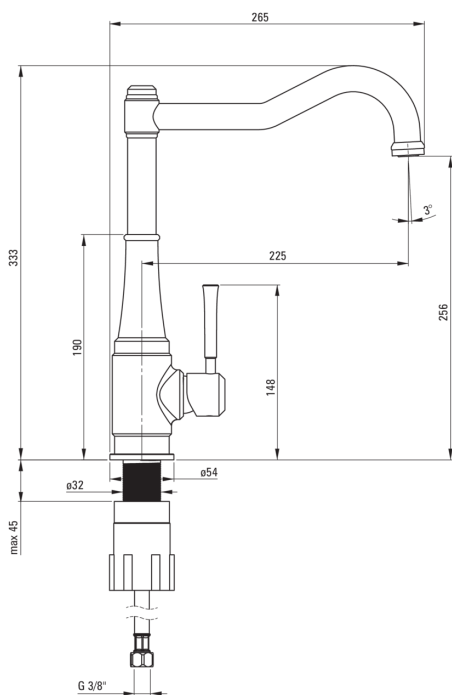

## Kitchen tap, with rectangular spout

Product code: BQT\_M63M

EAN: 5908212086094

Color: brass

Warranty [years]: 7

### Mixer cartridge

Ceramic cartridge size	25 mm
------------------------	-------

### Spout

Spout type	swivel
Mixer spout range [mm]	225
Material	brass

### Connecting hose

Length [mm]	450
Installation thread	3/8"
Connection thread	M10