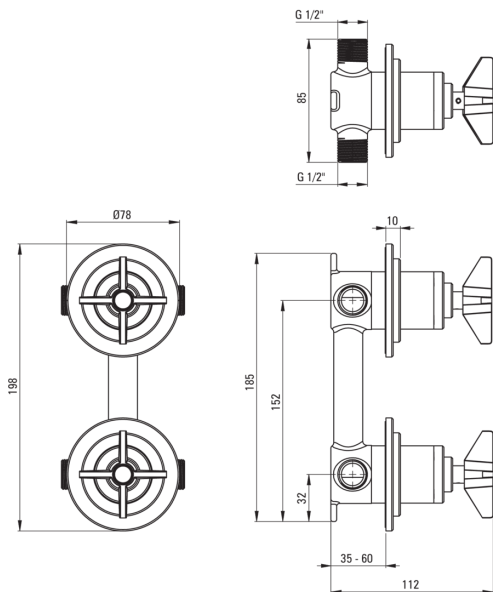

TEMISTO

Shower mixer, concealed

Product code: BQT_M44P

EAN: 5907650811138

Color: brass

Warranty [years]: 7

Mixer

Finish	brass
Material	brass
Mixer type	mixer, two-handle
Installation method	concealed
Acoustic group [db]	1 ($x \leq 20$)

Mixer cartridge

Ceramic cartridge size	35 mm
Cold start	Yes

Function switch

Switch type	ceramic mechanical
-------------	--------------------

Features:

- Flush-mounted installation ensures the aesthetics of the bathroom
- Innovative and durable brass color coating
- Ceramic function switch
- Hand-crafted elements
- Design that connects the past with the future
- The mixer body is made of the highest quality brass
- Only the best materials, the quality of which has been confirmed by laboratory tests
- The offer includes a cleaning agent for fixtures in all colors