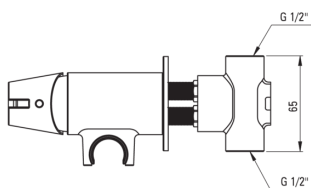

TEMISTO

Bidet tap, concealed

Product code: BQT_M34M

EAN: 5907650881032

Color: brass

Warranty [years]: 7

Mixer

Finish	brass
Material	brass
Mixer type	single-handle, mixer
Installation method	concealed
Flow class [l/min]	Z - 4-9 l/min
Acoustic group [db]	II (20 < x ≤ 30)
Check valves	Yes

Mixer cartridge

Ceramic cartridge size	35 mm
------------------------	-------

Hose

Length [mm]	1200
Anti-twist	1

Hand shower

Start_stop	Yes
------------	-----

Features:

- Design that connects the past with the future
- Hand-crafted elements
- The mixer body is made of the highest quality brass
- Flush-mounted installation ensures the aesthetics of the bathroom
- Z flow class (4-9 l/min) allowing for water consumption reduction
- The mixer is equipped with non-return valves so that the mixed water does not flow back into the installation
- Anti-twist system, preventing the hose from twisting
- Only the best materials, the quality of which has been confirmed by laboratory tests
- Cleaning agent for fixtures in all colors available
- Durable hose ends made of brass