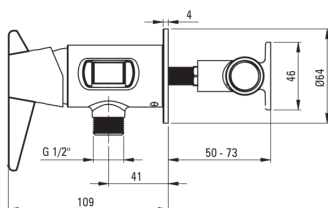

TEMISTO

Bidet tap, concealed

Product code: BQT_M34M

EAN: 5907650881032

Color: brass

Warranty [years]: 7

Mixer

Finish	brass
Material	brass
Mixer type	single-handle, mixer
Installation method	concealed
Flow class [l/min]	Z - 4-9 l/min
Acoustic group [db]	II (20 < x ≤ 30)
Check valves	Yes

Mixer cartridge

Ceramic cartridge size	35 mm
------------------------	-------

Hose

Length [mm]	1200
Anti-twist	1

Hand shower

Start_stop	Yes
------------	-----

Features:

- Design that connects the past with the future
- Hand-crafted elements
- The mixer body is made of the highest quality brass
- Flush-mounted installation ensures the aesthetics of the bathroom
- Z flow class (4-9 l/min) allowing for water consumption reduction
- The mixer is equipped with non-return valves so that the mixed water does not flow back into the installation
- Anti-twist system, preventing the hose from twisting
- Only the best materials, the quality of which has been confirmed by laboratory tests
- Cleaning agent for fixtures in all colors available
- Durable hose ends made of brass