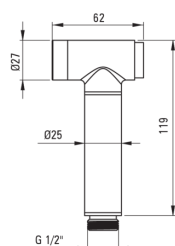

TEMISTO

Bidet tap, concealed

Product code: BQT_M34M

EAN: 5907650881032

Color: brass

Warranty [years]: 7

Mixer

Finish	brass
Material	brass
Mixer type	single-handle, mixer
Installation method	concealed
Flow class [l/min]	Z - 4-9 l/min
Acoustic group [db]	II (20 < x ≤ 30)
Check valves	Yes

Mixer cartridge

Ceramic cartridge size	35 mm
------------------------	-------

Hose

Length [mm]	1200
Anti-twist	1

Hand shower

Start_stop	Yes
------------	-----

Features:

- Design that connects the past with the future
- Hand-crafted elements
- The mixer body is made of the highest quality brass
- Flush-mounted installation ensures the aesthetics of the bathroom
- Z flow class (4-9 l/min) allowing for water consumption reduction
- The mixer is equipped with non-return valves so that the mixed water does not flow back into the installation
- Anti-twist system, preventing the hose from twisting
- Only the best materials, the quality of which has been confirmed by laboratory tests
- Cleaning agent for fixtures in all colors available
- Durable hose ends made of brass