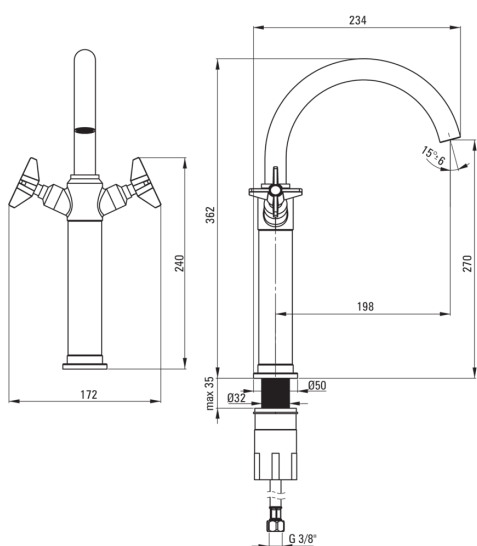

TEMISTO

Washbasin tap, tall

Product code: BQT_M25D

EAN: 5908212076057

Color: brass

Warranty [years]: 7

Mixer

Finish	brass
Material	brass
Mixer type	two-handle, mixer
Installation method	standing
Acoustic group [db]	1 ($x \leq 20$)

Mixer cartridge

Ceramic cartridge size	1/2"
------------------------	------

Spout

Mixer spout range [mm]	198
Material	brass

Aerator

Aerator type	swivel, honeycomb
--------------	-------------------

Connecting hose

Length [mm]	450
Installation thread	3/8"
Connection thread	M10

Features:

- The mixer body is made of the highest quality brass
- Design that connects the past with the future
- The mixer is equipped with a stream aerator
- The movable aerator allows you to direct the water stream
- The mounting sleeve facilitates the installation of the mixer
- 45 cm connection hoses included
- Innovative and durable brass color coating
- Hand-crafted elements
- Only the best materials, the quality of which has been confirmed by laboratory tests
- we recommend buying a universal plug in the color of the mixer
- The offer includes a cleaning agent for fixtures in all colors