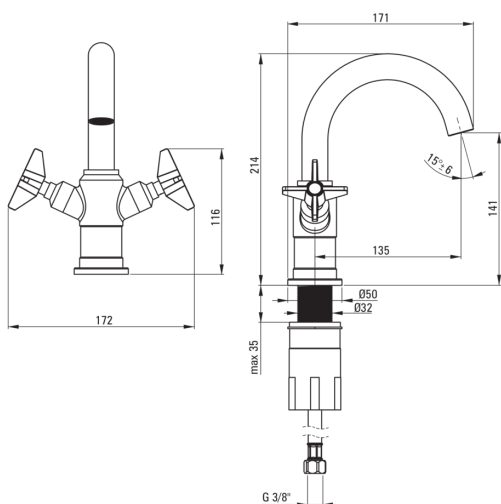

## Washbasin tap

Product code: BQT\_M21D

EAN: 5908212076040

Color: brass

Warranty [years]: 7

### Mixer cartridge

Ceramic cartridge size	1/2"
------------------------	------

### Spout

Spout type	swivel
Mixer spout range [mm]	135
Material	brass

### Connecting hose

Length [mm]	450
Installation thread	3/8"
Connection thread	M10