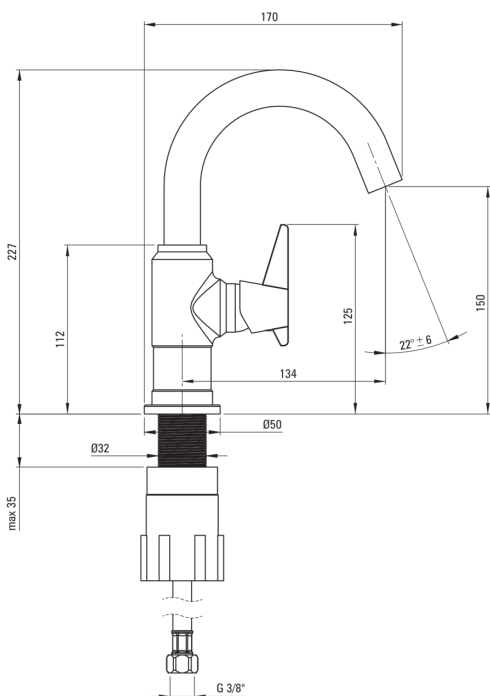

## Washbasin tap

Product code: BQT\_M20M

EAN: 5907650826484

Color: brass

Warranty [years]: 7

### Mixer cartridge

Ceramic cartridge size	25 mm
------------------------	-------

### Spout

Spout type	swivel
Mixer spout range [mm]	134
Material	stainless steel

### Connecting hose

Length [mm]	450
Installation thread	3/8"
Connection thread	M10