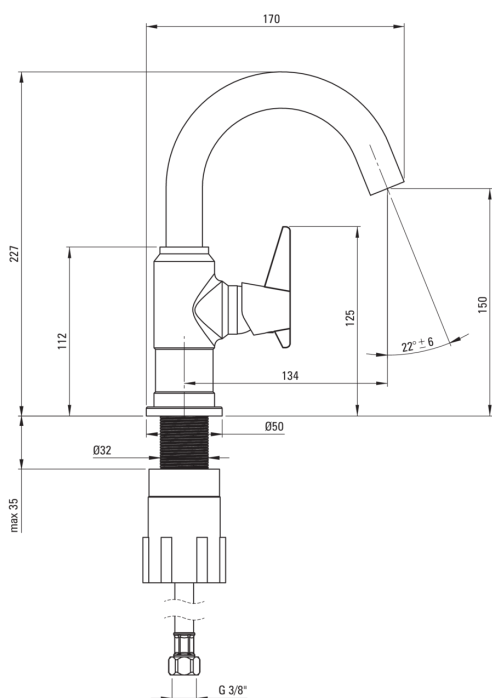

## Washbasin tap

Product code: BQT\_M20M

EAN: 5907650826484

Color: brass

Warranty [years]: 7

### Mixer cartridge

Ceramic cartridge size	25 mm
------------------------	-------

### Spout

Spout type	swivel
Mixer spout range [mm]	134
Material	stainless steel

### Connecting hose

Length [mm]	450
Installation thread	3/8"
Connection thread	M10