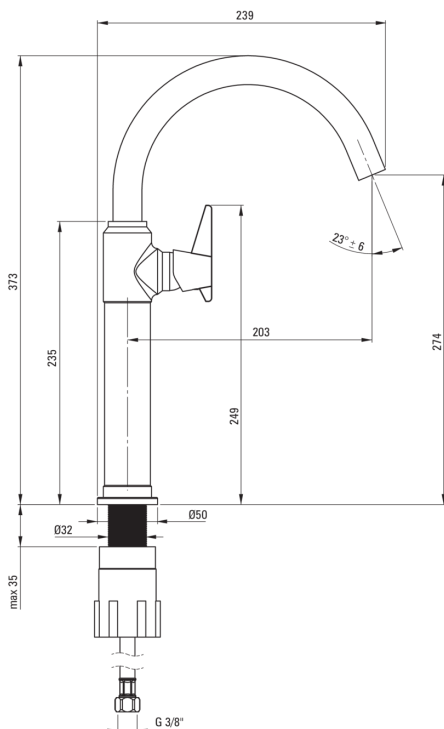

TEMISTO

Washbasin tap, tall

Product code: BQT_M20K

EAN: 5907650827467

Color: brass

Warranty [years]: 7

Mixer

Material	brass
Mixer type	single-handle, mixer
Installation method	standing
Flow class [l/min]	Z - 4-9 l/min
Acoustic group [db]	I (x ≤ 20)

Mixer cartridge

Ceramic cartridge size	25 mm
------------------------	-------

Spout

Spout type	swivel
Mixer spout range [mm]	203
Material	stainless steel

Aerator

Aerator type	swivel, honeycomb
--------------	-------------------

Connecting hose

Length [mm]	450
Installation thread	3/8"
Connection thread	M10

Features:

- Hand-crafted elements
- Design that connects the past with the future
- Innovative and durable brass color coating
- The mixer body is made of the highest quality brass
- The lever on the side makes it easier to keep the spout clean
- 45 cm connection hoses included
- The mixer is equipped with a stream aerator
- The movable aerator allows you to direct the water stream
- Z flow class (4-9 l/min) allowing for water consumption reduction
- we recommend buying a universal plug in the color of the mixer
- The offer includes a cleaning agent for fixtures in all colors