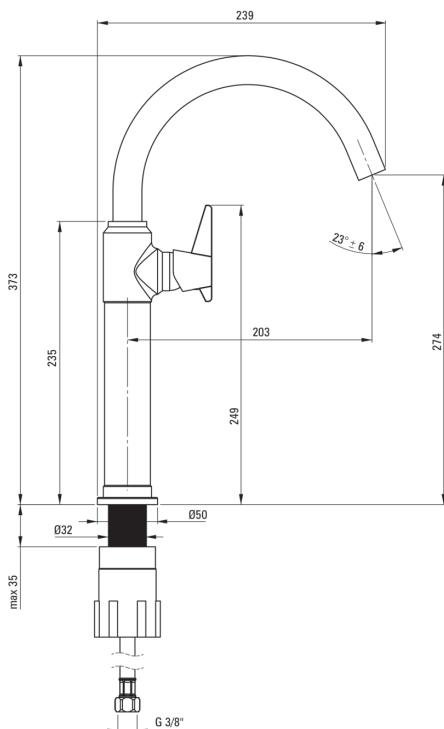

TEMISTO

Washbasin tap, tall

Product code: BQT_M20K
EAN: 5907650827467
Color: brass
Warranty [years]: 7

Mixer

Material	brass
Mixer type	single-handle, mixer
Installation method	standing
Flow class [l/min]	Z - 4-9 l/min
Acoustic group [db]	I ($x \leq 20$)

Mixer cartridge

Ceramic cartridge size	25 mm
------------------------	-------

Spout

Spout type	swivel
Mixer spout range [mm]	203
Material	stainless steel

Aerator

Aerator type	swivel, honeycomb
--------------	-------------------

Connecting hose

Length [mm]	450
Installation thread	3/8"
Connection thread	M10

Features:

- Hand-crafted elements
- Design that connects the past with the future
- Innovative and durable brass color coating
- The mixer body is made of the highest quality brass
- The lever on the side makes it easier to keep the spout clean
- 45 cm connection hoses included
- The mixer is equipped with a stream aerator
- The movable aerator allows you to direct the water stream
- Z flow class (4-9 l/min) allowing for water consumption reduction
- we recommend buying a universal plug in the color of the mixer
- The offer includes a cleaning agent for fixtures in all colors